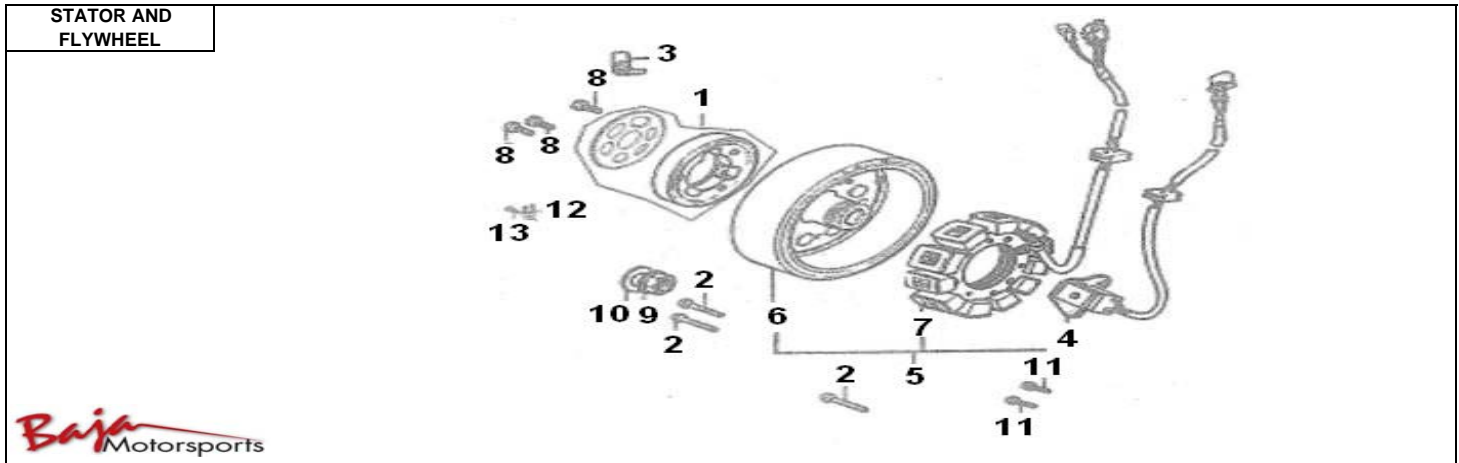

Item No.	Part No.	UPC Number	Description	Baja Description	Qty Shipped per order	Qty.
1	DN250-554	883099100437	OUTER COMP STARTING CLUTCH		1	1
2	DN250-555	883099100444	BOLT FLANGE 6*30		3	3
3	DN250-556	883099100451	CLAMPER A.C.GENERATOR CORD		1	1
4	DN250-557	883099100468	GEN ASSY PULSE A.C.G		1	1
5	DN250-558	883099100475	A.C.G FLTWHEEL		1	1
6	DN250-559	883099100482	FLYWHEEL		1	1
7	DN250-560	883099100499	STATOR		1	1
8	DN250-561	883099100505	HEX FLANGE IN 8*18		3	3
9	DN250-562	883099100512	NUT FLANGE 16*1.0		1	1
10	DN250-563	883099100529	WASHER 16*32*2		1	1
11	DN250-564	883099100536	HEX FLANGE 5*16		2	2
12	DN250-565	883099100543	GUIDE STARTER CLUTCH GEAR		1	1
13	DN250-566	883099100550	BOLT FLANGE 6*12		1	1