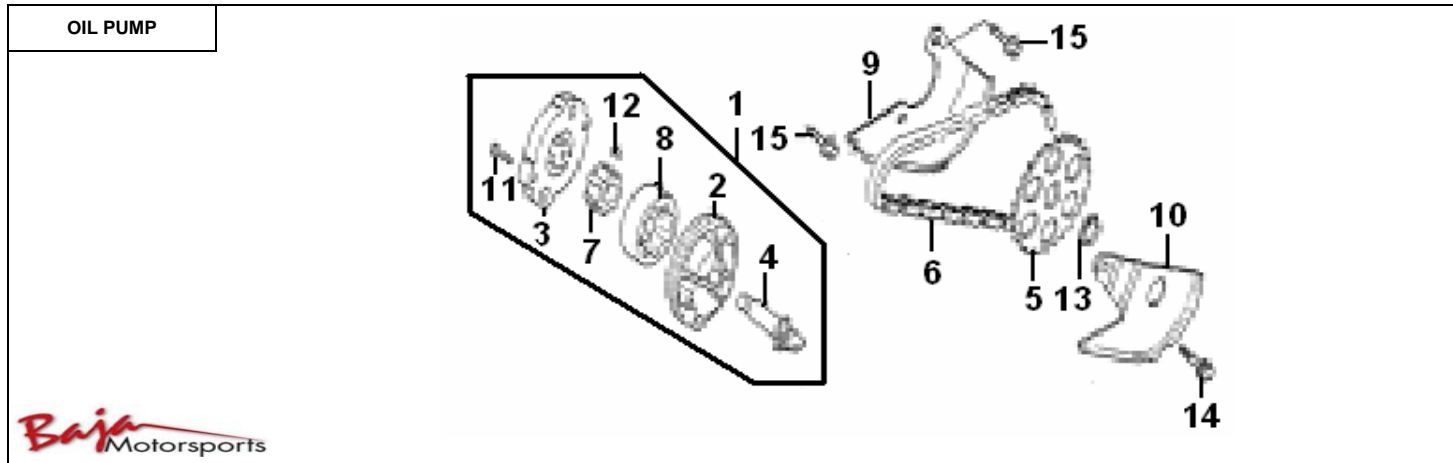

Item No.	Part No.	UPC Number	Description	Baja Description	Qty Shipped per order	Qty.
1	DN250-567	883099100567	OIL PUMP ASSY		1	1
2			BODY OIL PUMP	AVAILABLE WITH DN250-567		1
3			PLATE OIL PUMP	AVAILABLE WITH DN250-567		1
4			SHAFT OIL PUMP	AVAILABLE WITH DN250-567		1
5	DN250-568	883099100574	SPRKE OIL PUMP DRIVEN		1	1
6	DN250-569	883099100581	CHAIN OIL PUMP DRIVEN		1	1
7			ROTOR OIL INNER PUMP	AVAILABLE WITH DN250-567		1
8			ROTOR OIL OUTER PUMP	AVAILABLE WITH DN250-567		1
9	DN250-572	883099100611	OIL SEPARATOR UNDER		1	1
10	DN250-573	883099100628	OIL SEPARATOR ABOVE		1	1
11			SCREW PAN 3*12	AVAILABLE WITH DN250-567		1
12			PIN DOWEL 4*6.5	AVAILABLE WITH DN250-567		1
13	DN250-576	883099100659	CIR CLIP EXTERNAL 10MM		1	1
14	DN250-577	883099100666	BOLT FLANGE 6*12		1	1
15	DN250-578	883099100673	BOLT M6-1.0X30, FLANGE (PT)		2	2