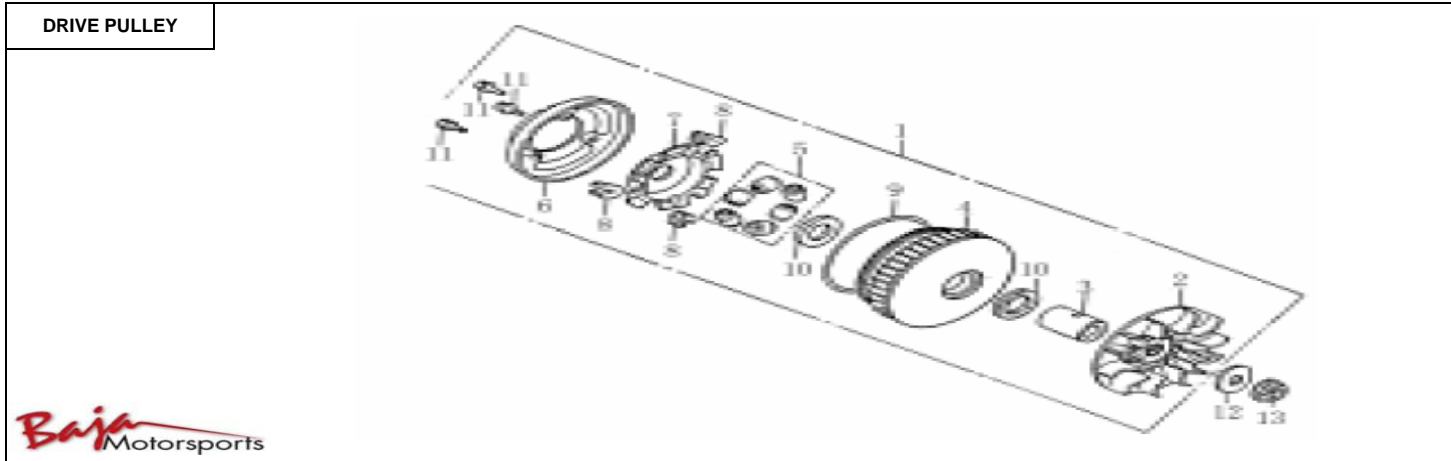

Item No.	Part No.	UPC Number	Description	Baja Description	Qty Shipped per order	Qty.
1	DN250-594	883099100833	DRIVE SPROCKET ASSEMBLY		1	1
2			FAN CVT COOLING	AVAILABLE WITH DN250-594		1
3			BOSS DRIVE FACE	AVAILABLE WITH DN250-594		1
4			DRIVE SPROCKET	AVAILABLE WITH DN250-594		3
5			ROLLER COMP WEIGHT	AVAILABLE WITH DN250-594		6
6			SEAL MOVABLE FACE	AVAILABLE WITH DN250-594		3
7			PLATE RAMP	AVAILABLE WITH DN250-594		1
8			PIECE SLIDE	AVAILABLE WITH DN250-594		1
9			O-RING 107*2	AVAILABLE WITH DN250-594		1
10			OIL SEAL 27*34*3.5	AVAILABLE WITH DN250-594		3
11			SCREW TAPPING 5*14	AVAILABLE WITH DN250-594		3
12	DN250-595	883099100840	WASHER 14.5*28*1		1	1
13	DN250-596	883099100857	NUT HEX 14*1.5		1	1