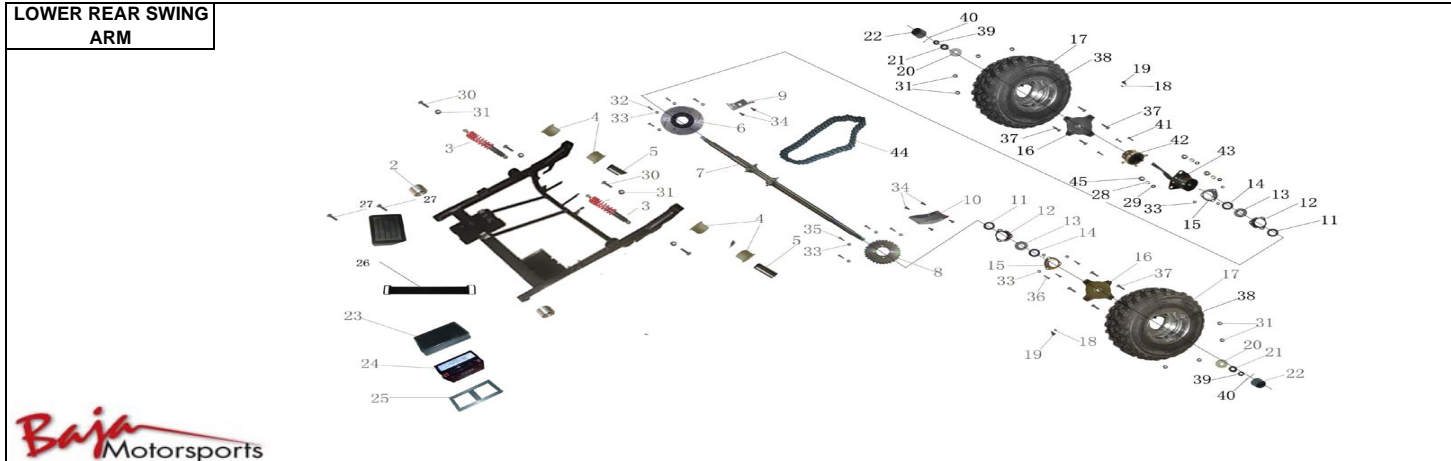

Item No.	Part No.	UPC Number	Description	Baja Description	Qty Shipped per order	Qty.
33	DN250-250	883099097393	LOCK NUT, FLANGE M8		7	14
34	DN250-251	883099097409	BOLT, FLANGE M8×16		6	6
35	DN250-252	883099097416	BOLT, FLANGE M8×35		4	4
36	DN250-253	883099097423	BOLT, FLANGE M8×40		3	3
37	DN250-254	883099097430	BOLT, , TIRE (M10)		4	8
38	DN250-255	883099097447	RIM , REAR		1	2
39	DN250-256	883099097454	NUT, M16×1.5		2	2
40	DN250-257	883099097461	PIN3.2×32		2	2
41	DN250-258	883099097478	BOLT, FLANGE M8×40		3	3
42	DN250-259	883099097485	ROTOR SPEED SENSOR		1	1
43	DN250-260	883099097492	STATOR SPEED SENSOR		1	1
44	DN250-261	883099097508	DRIVE CHAIN	CHAIN, 520 / 26 LINKS DOUBLE CHAIN	1	1
45	DN250-262	883099097515	WASHER φ8×φ12×4.5		3	3