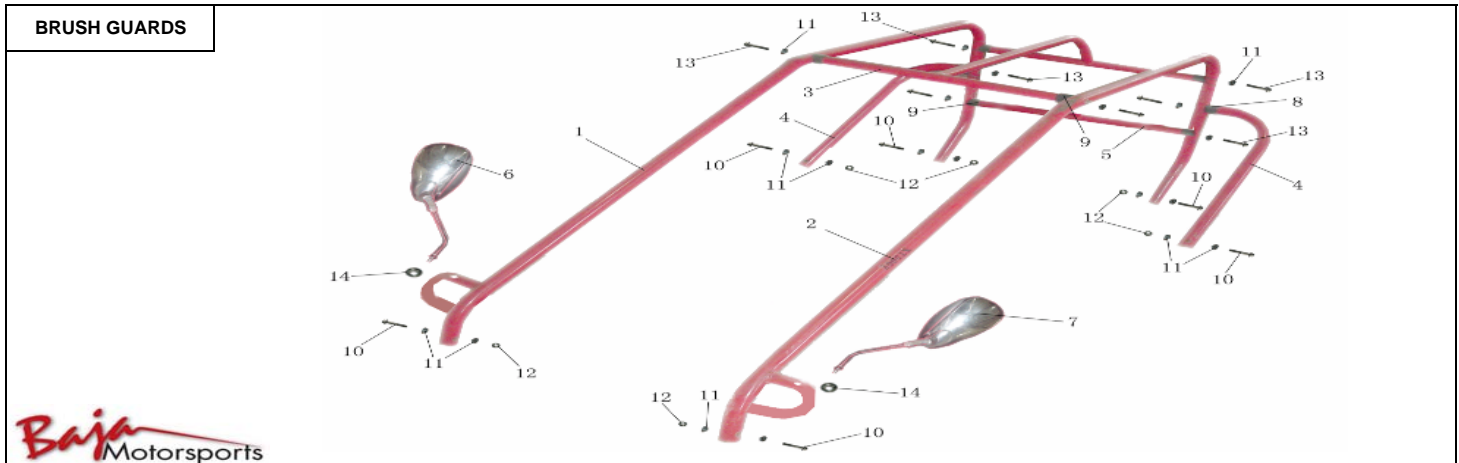

Item No.	Part No.	UPC Number	Description	Baja Description	Qty Shipped per order	Qty.
1	DN250-168	883099089886	RIGHT BRUSH GUARD BAR ,MAIN		1	1
2	DN250-169	883099090028	LEFT BRUSH GUARD BAR ,MAIN		1	1
3	DN250-170	883099090035	MIDDLE BRUSH GUARD BAR ,MAIN		1	1
4	DN250-171	883099090080	BRUSH GUARD BAR ,RR		1	2
5	DN250-172	883099090295	BRUSH GUARD BAR ,CENTER		1	1
6	DN250-173	883099090325	RIGHT REARVIEW MIRROR		1	1
7	DN250-174	883099090516	LEFT REARVIEW MIRROR		1	1
8	DN250-175	883099090530	BUSH , BRUSH GUARD BAR (ø32)		2	2
9	DN250-176	883099090691	BUSH , BRUSH GUARD BAR (ø25)		3	6
10	DN250-177	883099090707	BOLT, FLANGE M8×50		2	6
11	DN250-178	883099090714	R-WASHER		6	20
12	DN250-179	883099090721	LOCK NUT, FLANGE (M8)		6	6
13	DN250-180	883099090837	BOLT, FLANGE M8×55		4	8
14	DN250-181	883099090905	NUT M10-1.25X9, FLANGE SELF LOCK		2	2
15