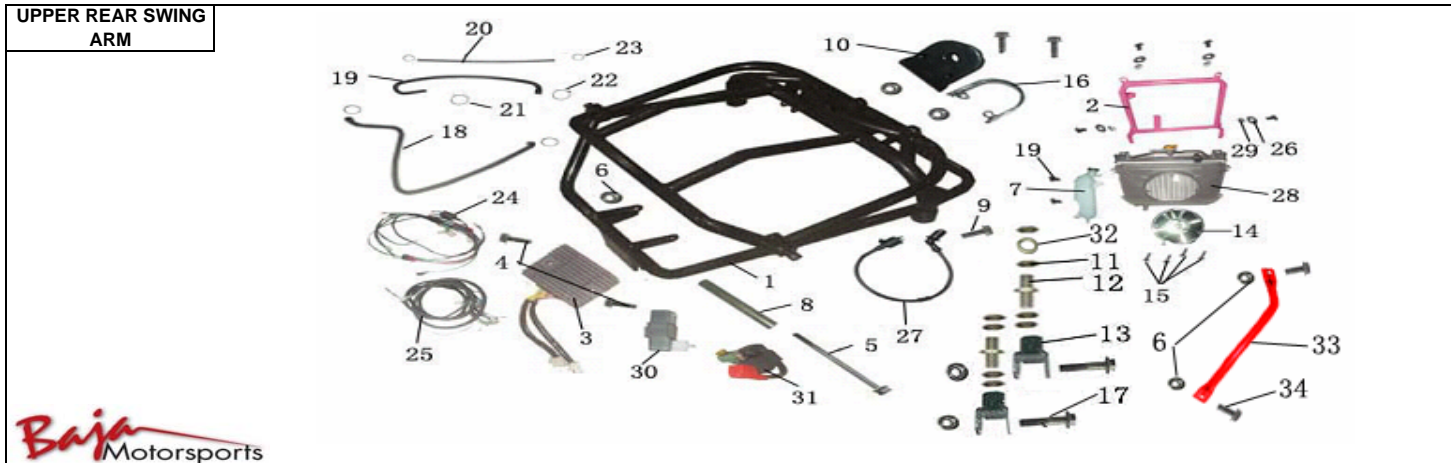

Baja
Motorsports

Item No.	Part No.	UPC Number	Description	Baja Description	Qty Shipped per order	Qty.
1	DN250-302	883099097911	SWING ARM COMP., RR		1	1
2	DN250-303	883099097928	BUMPER		1	1
3	DN250-304	883099097935	RECTIFIER COMP , REGULATE		1	1
4	DN250-305	883099097942	BOLT, FLANGE M6×30		2	2
5	DN250-306	883099097959	SHAFT, HANGER M10×1.25×220		1	1
6	DN250-307	883099097966	LOCK NUT, FLANGE M10×1.25		1	1
7	DN250-308	883099097973	WATER TANK, SUBSIDIARY		1	1
8	DN250-309	883099097980	ENGINE ASSY COLLAR , INNER		1	1
9	DN250-310	883099097997	BOLT, M5×20		1	1
10	DN250-311	883099098000	TOW BALL I		1	1
11	DN250-312	883099098017	ADJUSTIVE NUT, M20×2		4	8
12	DN250-313	883099098024	ADJUSTIVE SCREW		2	2
13	DN250-314	883099098031	CONNECTIVE SEAT		2	2
14	DN250-315	883099098048	FAN		1	1
15	DN250-316	883099098055	BOLT, FLANGE M4×16		4	4
16	DN250-317	883099098062	TOW BALLII		1	1