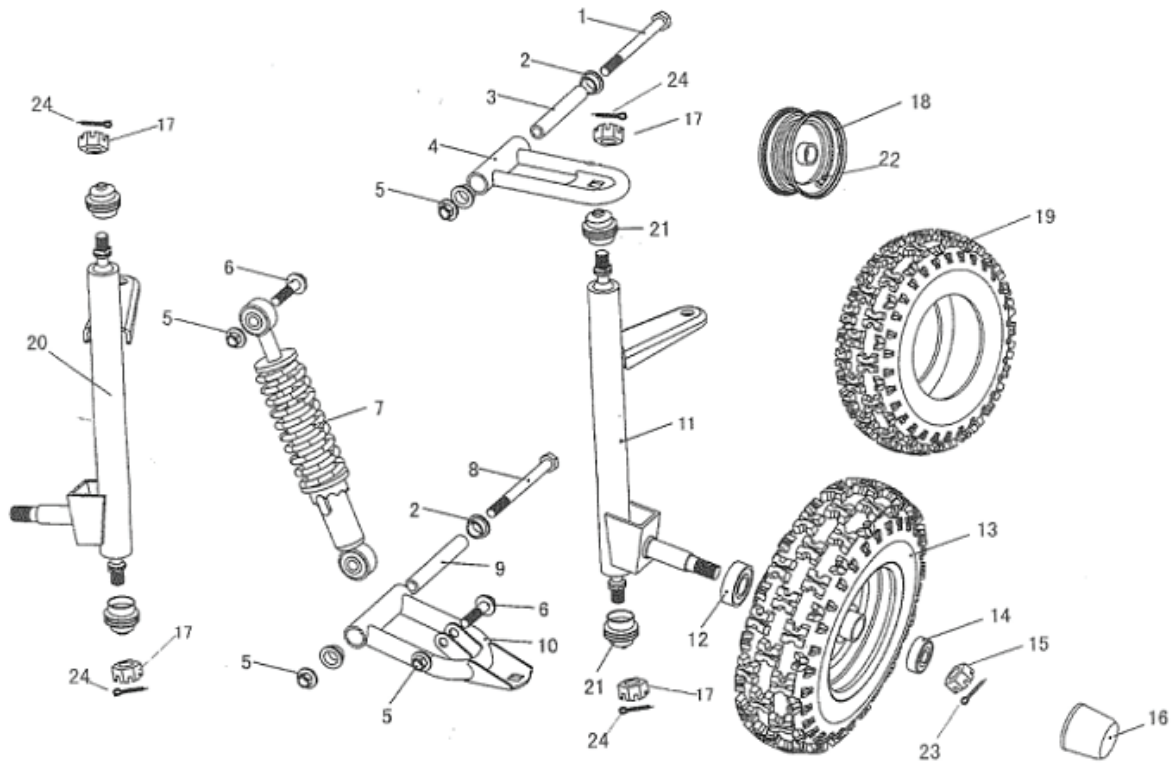

FRONT SUSPENSION

Ref Num	Part Num	Description	Qty
1	9.108.095	FLANGE BOLT M8X1.25X95	2
2	7.010.003	UPPER SUSPENSION ARM BUSH	8
3	8.010.104	UPPER SUSPENSION ARM COLLAR	2
4	4.000.020	UPPER SUSPENSION ARM	2
5	9.220.008	LOCKING FLANGE NUT M8	8
6	9.108.035	FLANGE BOLT M8X1.25X35	4
7	6.000.172	CUSHION ASSϕY.FR	2
8	9.108.105	FLANGE BOLT M8X1.25X105	2
9	8.010.015	LOWER SUSPENSION ARM COLLAR	2
10	4.000.021	LOWER SUSPENSION ARM ASSY	2
11	2.000.031	SPINDLE AND STRUT SUPPORT, RIGHT	1
12	9.030.010	BEARING 6202	2
13	6.100.169	FRONT TIRE/WHEEL ASM. (black wheel)	2
14	9.030.009	BEARING 6201	2
15	9.800.012	CASTLE NUT M12	2
16	7.020.039	HUB COVER.FR	2
17	9.800.010	CASTLE NUT M10	4
18	6.000.182-BK	FRONT WHEEL (black)	2
19	001-133506-00	TIRE.FR 13x4.10-6	2
20	2.000.032	SPINDLE AND STRUT SUPPORT, LEFT	1
21	7.020.061	BALL HEAD DUST SEAL	4
22	7.190.018	AIR VALVE	2
23	9.500.002	COTTER PIN 2.5X30	2
24	9.500.220	COTTER PIN 2X25	4