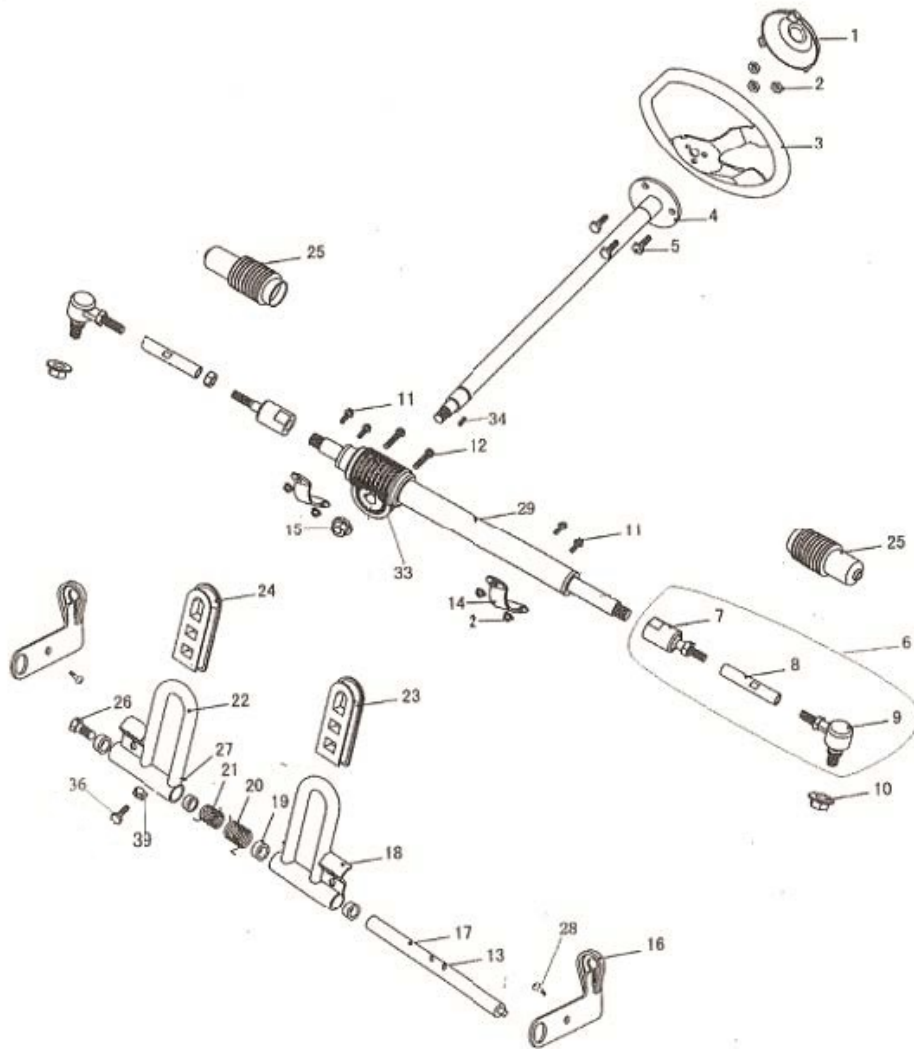

STEERING COMPONENTS

Ref Num	Part Num	Description	Qty	Ref Num	Part Num	Description	Qty
1	7.010.056	STEERING WHEEL COVER	1	21	8.040.010	THROTTLE PEDAL RETURN SPRING,L	1
2	9.220.006	LOCKING NYLON NUT M6	7	22	21-0610-01	THROTTLE PEDAL COMP	1
3	7.020.057	STEERING WHEEL	1	23	7.020.043	BRAKE PEDAL PAD	1
4	2.000.056	STEERING SHAFT	1	24	7.020.044	THROTTLE PEDAL PAD	1
5	9.106.016	BOLT,M6X16	3	25	7.020.059	STEERING BALL JOINT DUST COVER	2
6	14-1000-00	TIE ROD ASSY	2	26	9.129.816	ALLEN HEAD BOLT M8X1.25X16	1
7	6.000.180	STEERING BALL JOINT	2	27	9.500.007	ROLL PIN M3X16	2
8	8.010.135	TIE ROD	2	28	9.100.512	BOLT,M5X12	2
9	6.000.181	ROD END	2	29	4.000.024	STEERING GEAR	1
10	9.220.008	LOCK NUT M8	2	30			
11	9.106.020	FLANGE BOLT,M6X20	4	31			
12	9.100.512	BOLT,M5X12	2	32			
13	9.500.008	ROLL PIN Æ3X20	2	33	4.010.001	PLASTIC STEERING GEAR HOLDER	1
14	8.020.130	STEERING GEAR BRACKET	2	34	14-1002-00	KEY 4X4X12	1
15	9.220.012	LOCKING NUT M12	1	35			
16	8.020.144	PEDAL BRACKET	2	36	003-08033-00	Throttle Pedal Stop Bolt	1
17	8.010.103	PEDAL BOLT	1	37			
18	21-0633-01	BRAKE PEDAL COMP	1	38			
19	7.010.003	PEDAL BUSH	4	39	9.200.008	NUT M8	1
20	8.040.011	BRAKE PEDAL RETURN SPRING,R	1