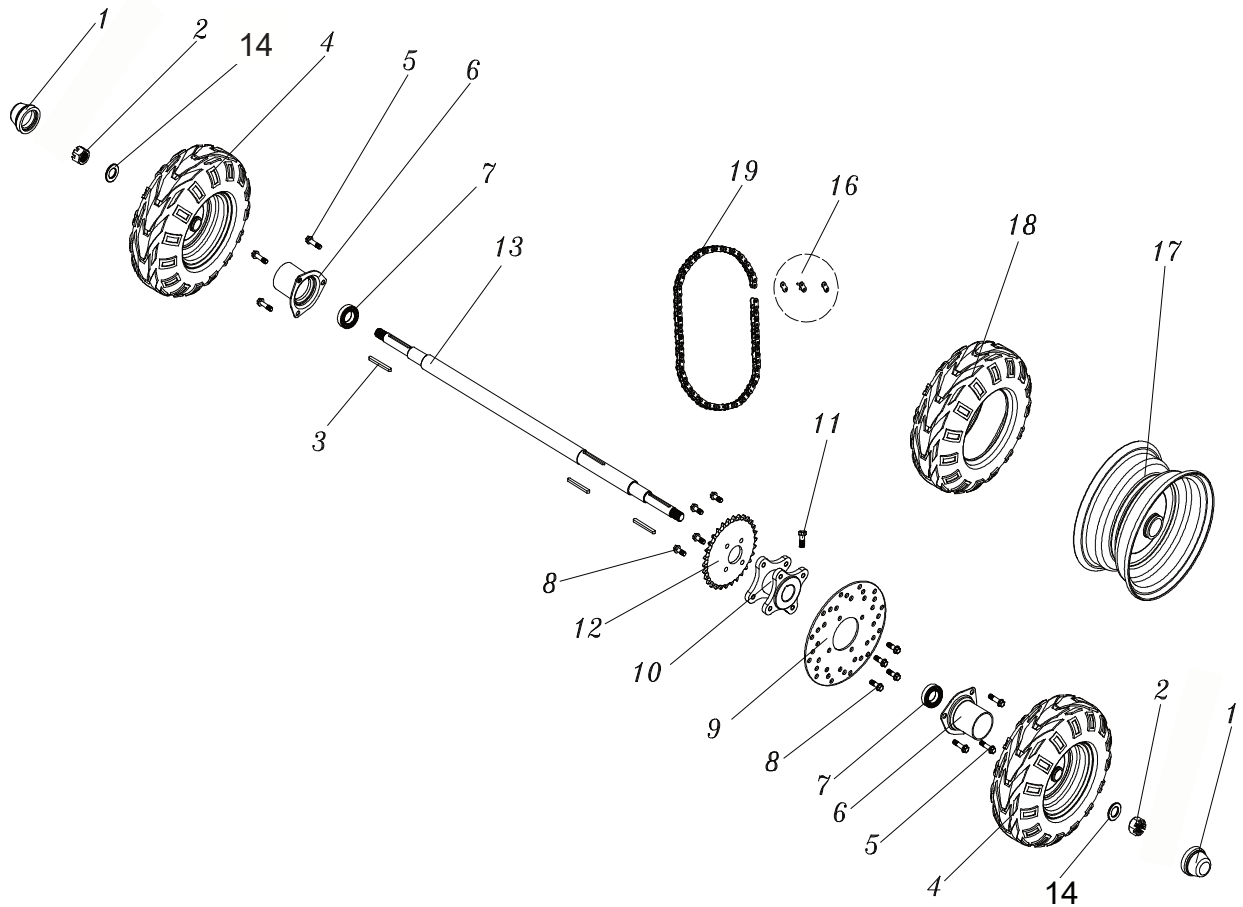

REAR AXLE HOUSING

Ref Num	Part Num	Description	Qty
1	7.020.039	HUB COVER	2
2	9.220.014	LOCKING FLANGE NUT M14	2
3	8.010.138	AXLE KEY	3
4	6.000.170	REAR TIRE/WHEEL ASM. (black wheel)	2
5	9.108.016	FLANGE BOLT M8X1.25X16	6
6	6.000.196	AXLE COVER	2
7	9.030.002	BEARING 6204	2
8	9.106.016	FLANGE BOLT M6X16	8
9	8.010.098	DISC BRAKE RR	1
10	8.010.097	REAR AXLE HUB	1
11	9.129.816	ALLEN HEAD BOLT M8X1.25X16	1
12	8.010.099	REAR SPROCKET	1
13	14-1101-00	REAR AXLE	1
14	9.300.014	FLAT WASHER 14	2
15	7.190.018	AIR VALVE	2
16	6.000.199	MASTER LINK	1
17	6.000.183	REAR WHEEL (black)	2
18	001-136005-00	TIRE,RR 13X5-6	2
19	9.070.004-S	DRIVE CHAIN	1