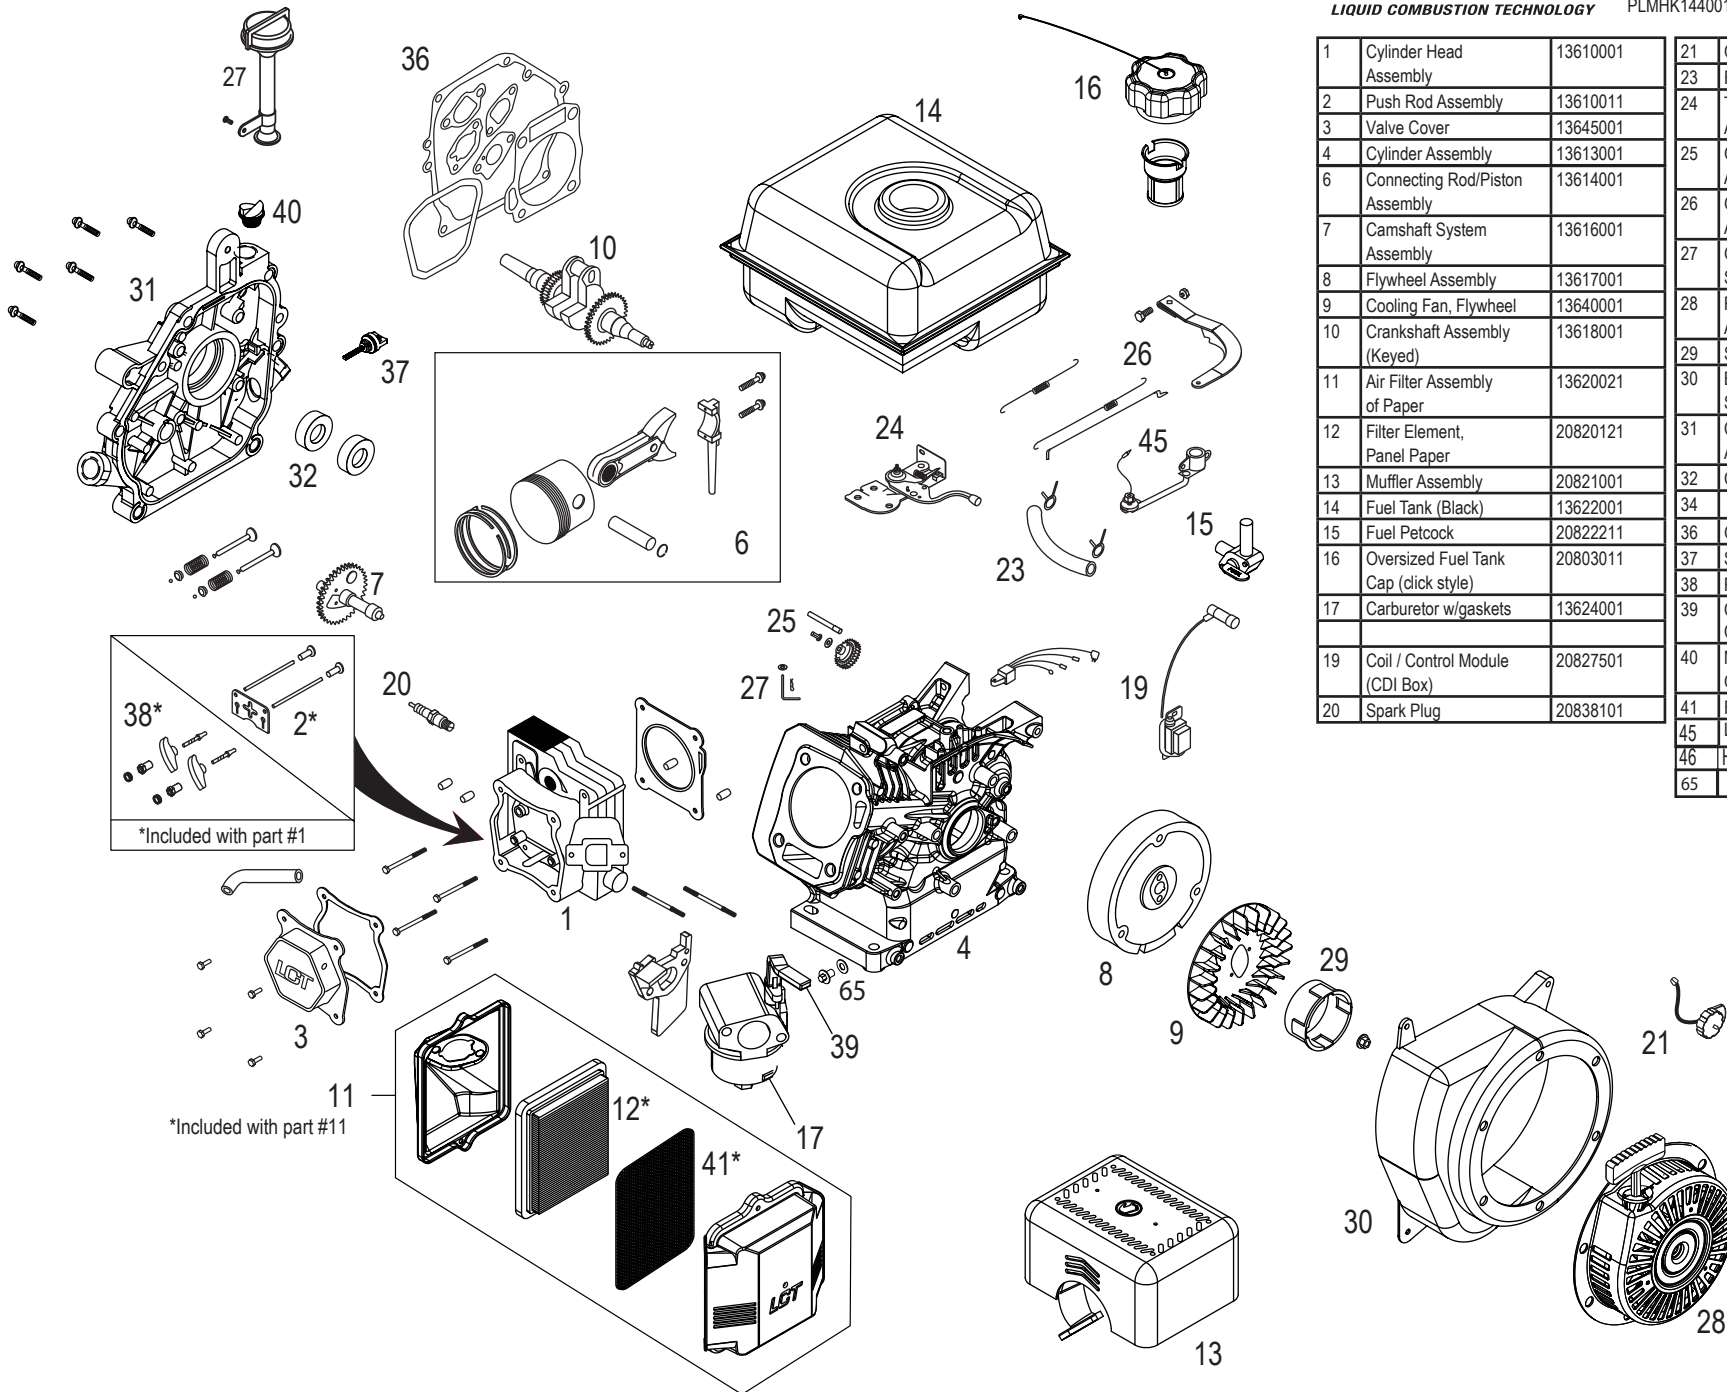

2012-2014 Torpedo

10th letter in VIN: C-E

Illustrated Parts Book

1	Cylinder Head Assembly	13610001	21	On/Off Switch	20826001
2	Push Rod Assembly	13610011	23	Fuel Hose Kit	20860001
3	Valve Cover	13645001	24	Throttle Control Assembly	13628001
4	Cylinder Assembly	13613001	25	Governor Gear Assembly	20829001
6	Connecting Rod/Piston Assembly	13614001	26	Governor Link Assembly w/springs	13630001
7	Camshaft System Assembly	13616001	27	Governor Arm Shaft Assembly	13631001
8	Flywheel Assembly	13617001	28	Recoil Starter Assembly	20832002
9	Cooling Fan, Flywheel	13640001	29	Starter Cup	13616011
10	Crankshaft Assembly (Keyed)	13618001	30	Blower Housing Service Kit	13634001
11	Air Filter Assembly of Paper	13620021	31	Crankcase Cover Assembly	13636001
12	Filter Element, Panel Paper	20820121	32	Oil Seal Kit	13639001
13	Muffler Assembly	20821001	34		
14	Fuel Tank (Black)	13622001	36	Gasket Kit	13643001
15	Fuel Petcock	20822211	37	Small Black Dipstick	20837111
16	Oversized Fuel Tank Cap (dick style)	20803011	38	Rocker Arm Assy	13611001
17	Carburetor w/gaskets	13624001	39	Choke Lever, Carburetor	20821201
19	Coil / Control Module (CDI Box)	20827501	40	Non-Removable Oil Plug	20837051
20	Spark Plug	20838101	41	Foam Pre-Filter	20890011
			45	Low Oil Sensor	20827001
			46	High Oil-Fill Tube	3637001
			65	Oil Drain Plug/Washer	20899111