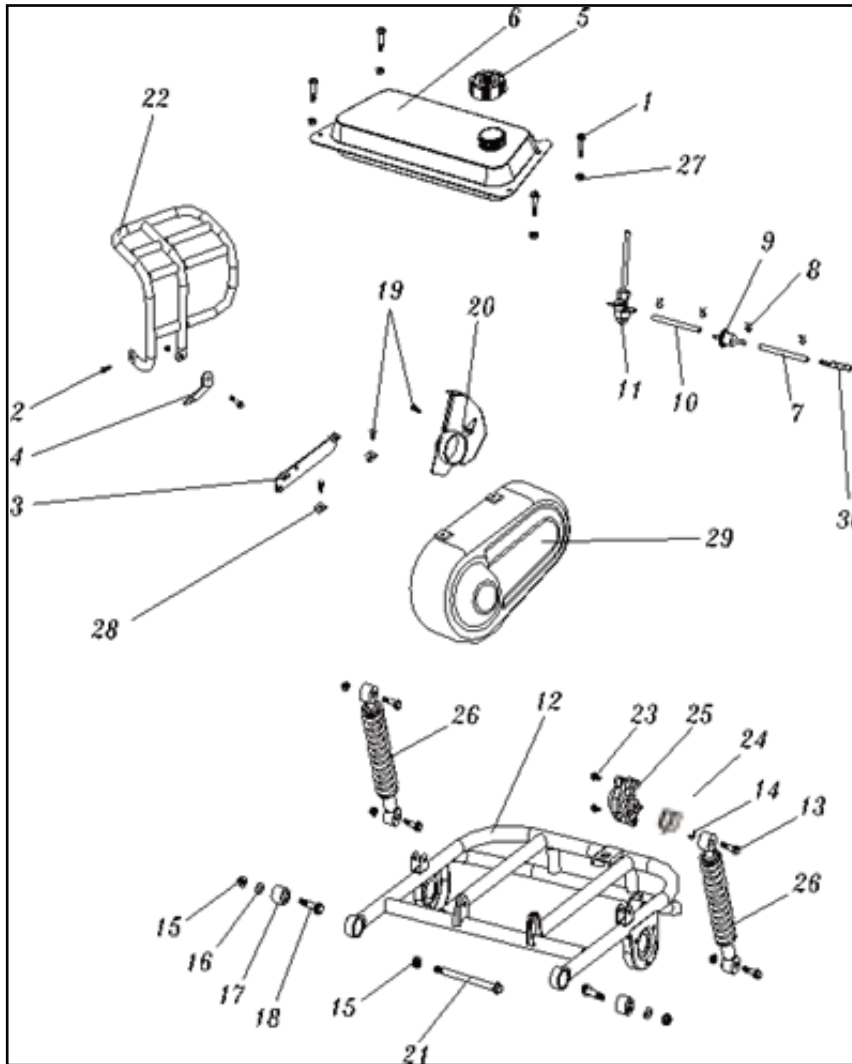

REAR SUSPENSION

Ref Num	Part Num	Description	Qty
1	9. 106. 032	FLANGE BOLT. M6X32	4
2	9. 106. 020	FLANGE BOLT. M6X20	2
3	21-0627-00	CHAIN GUARD BRACKET	1
4	21-0628-00	ENGINE GUARD BRACKET	1
5	6. 000. 145	FUEL FILTER CAP COMP.	1
6	4. 130. 019-	FUEL TANK COMP. (-color needed)	1
7	7. 020. 030	FUEL TUBE. #1	1
8	8. 040. 009	FUEL TUBE CLIP	4
9	6. 000. 056	FILTER	1
10	7. 020. 029	FUEL TUBE. #2	1
11	6. 000. 046-250	ON/OFF FUEL VALVE	1
12	14-0602-00	REAR SWING ARM	1
13	9. 108. 035	FLANGE BOLT M8X1. 25X35	4
14	9. 220. 008	LOCKING FLANGE NUT M8X1. 25	4
15	9. 220. 010	LOCKING FLANGE NUT M10X1. 25	3
16	003-10040-00	SEAT BELT COLLAR	2
17	7. 020. 056	REAR SWING ARM BUSH	2
18	9. 110. 050	FLANGE BOLT M10X1. 25X50	2
19	003-050030-00	SCREW ST4.8X15	3
20	14-0207-00	CHAIN GUARD SECONDARY	1
21	14662	FLANGE BOLT M10X1. 25X174	1
22	14-0603-00	Exhaust Guard, Stand	1
23	9. 106. 016	FLANGE BOLT M6X16	2
24	7. 020. 060	BRAKE PAD SET. RR	1
25	6. 000. 178	CALIPER ASSY. RR	1
26	6. 000. 173	CUSHION ASS'Y. RR	2
27	9. 220. 006	LOCK NUT M6	4
28			1
29	8. 011. 021	CHAIN GUARD	1
30			1