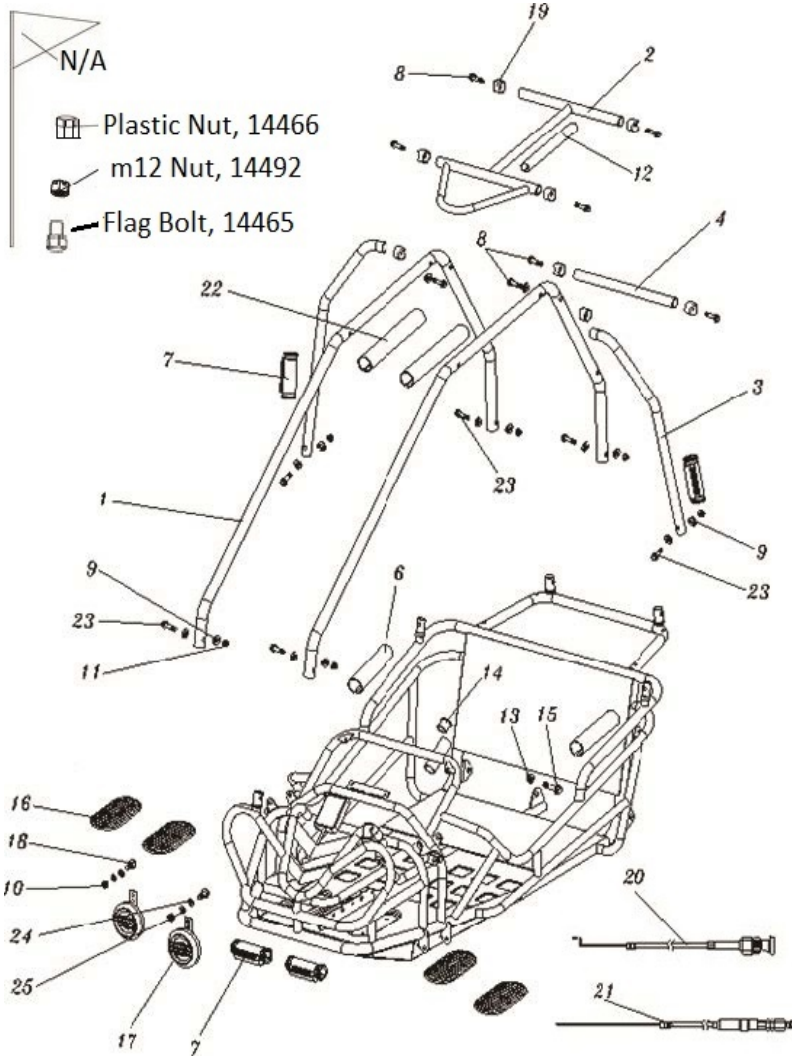

FRAME PARTS

Ref Num	Part Num	Description	Qty
1	8.070.045	CUSTOM BAR CAGE.Black	2
2	6.000.194	CUSTOM CROSS BAR TOP.FR.Black	1
3	8.070.046	CUSTOMJ-BAR.L.R.SIDE Black	2
4	8.080.041	CUSTOM CROSS BAR.RR.Black	1
5			
6	6.000.189	FOAM PADDING--22	2
7	7.020.048	RUBBER PROTECTOR	4
8	9.108.045	BOLT m8x1.25x45	14
9	7.010.049	R-WASHER	20
10	9.220.008	LOCK NUT M8	2
11	9.220.008	LOCKING FLANGE NUT M8	6
12	6.000.191	FOAM PADDING	1
13	9.220.010	LOCKING FLANGE NUT.M10	1
14	7.010.006	STEERING SHAFT BUSH	1
15	9.110.020	BOLT m10x1.25x20	1
16	7.020.045	RUBBER FOOT PLATE	4
17	6.000.135	HORN	2
18	9.108.014	FLANGE BOLT m8x1.25x14	2
19	7.010.045	CUSTOM BAR CAGE CAP	8
20	6.030.132	THROTTL CABLE COMP.	1
21	6.000.133	BRAKE CABLE COMP.	1
22	6.000.190	FOAM PADDING--30	2
23	9.108.050	BOLT m8x1.25x50	6
24	9.300.008	FLAT WASHER M8	2
25	9.400.008	LOCK WASHER M8	2