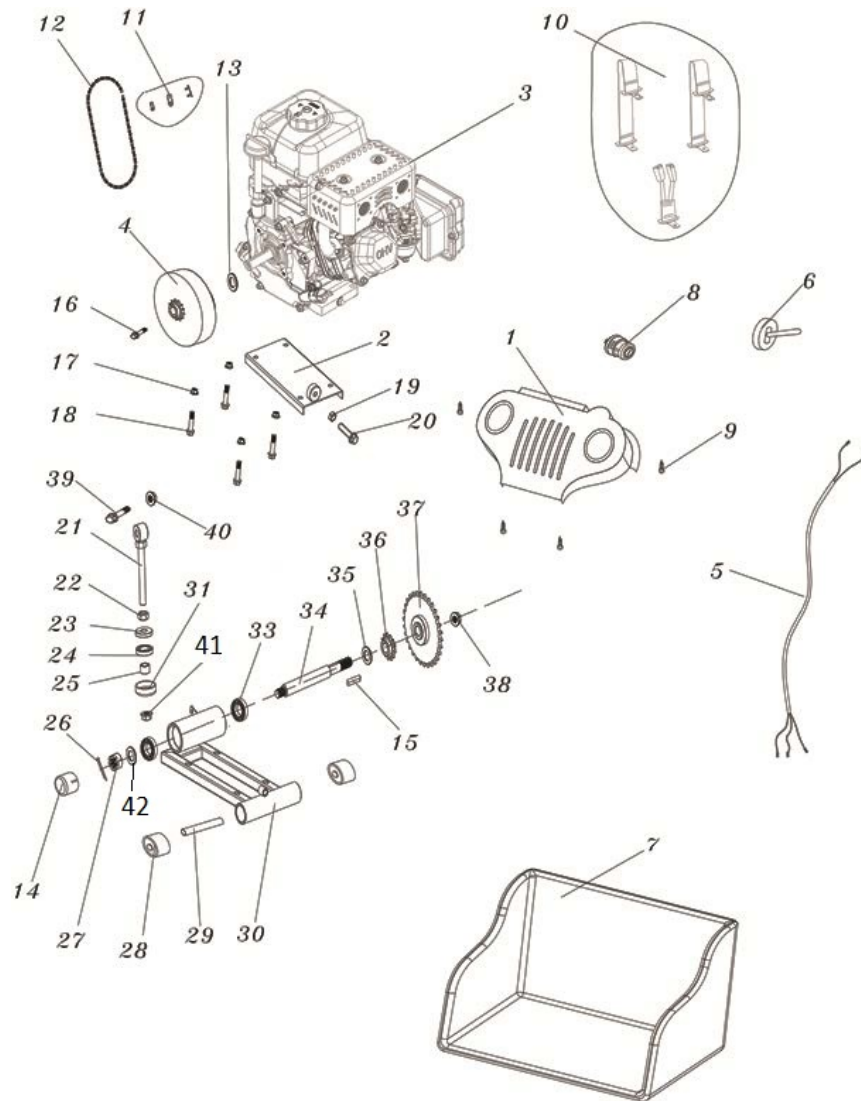

ENGINE / ENGINE MOUNT / SEAT / ELECTRICAL

Ref Num	Part Num	Description	Qty	Ref Num	Part Num	Description	Qty
1	14-0205-00	SWITCH PANEL COVER	1	21	8.147.008	CHAIN ADJUSTER	1
2	14-0604-00	ENGINE MOUNTING PLATE	1	22	9.200.012	NUT M12X1.25	1
3	006-LCT136-	ENGINE COMP. (-49 state and -50 state)	1	23	8.010.042	WASHER-CHAIN ADJUSTER	2
4	14-1102-00	CLUTCH	1	24	7.020.001	SPACER-CHAIN ADJUSTER	1
5	21-0303-00	WIRE HARNESS	1	25	8.0100.41	BUSHING-CHAIN ADJUSTER	1
6	14-0304-00	ON/OFF ENGINE TOGGLE SWITCH	1	26	9.500.002	COTTER PIN ϕ2.5X30	1
7	6.000.176	SEAT COMP.	1	27	9.800.014	CASTLE NUT M14X1.5	1
8	6.000.165	POWER ON SWITCH (Key Switch)	1	28	7.020.056	Engine Plate Bushing	2
9	003-520013-00	Self Tapping Screw 4.2x10	4	29	14-0503-00	Collar	1
10	6.000.179	SAFETY BELT	1	30	14-0605-00	ENGINE MOUNTING FRAME	1
11	6100.324	MASTER LINK	1	31	8.020.045	BOTTOM CAP WASHER-CHAIN ADJUSTER	1
12	14-1103-00	DRIVE CHAIN	4	33	6.100.065	BEARING 6004	2
13	003-96850-00	Clutch Washer	1	34	14-1104-00	Shaft, Sprocket and Drive Pulley	1
14	14723	Rubber Cover	1	35	9.701.016-K	Keyway Flat Washer 16	1
15	14-1105-00	Rear Clutch Axle Key	1	36	008-13-06B	13 Teeth Sprocket	1
16		BOLT 5/16-24x1.75"	1	37	008-30-420	30 Teeth Sprocket	1
17	9.220.008	LOCKING FLANGE NUT M8	4	38	9.700.098	Nylon Lock Nut M16	1
18	9.108.055	BOLT M8X55	4	39	9.110.045	BOLT M10X1.25X45	1
19	9.200.008	NUT M8	1	40	9.220.010	Nut M10	1
20	9.108.060	BOLT M8X60	1				
				41	9.220.012	Lock Nut m12	1
				42	9.300.014	Flat Washer 14	1