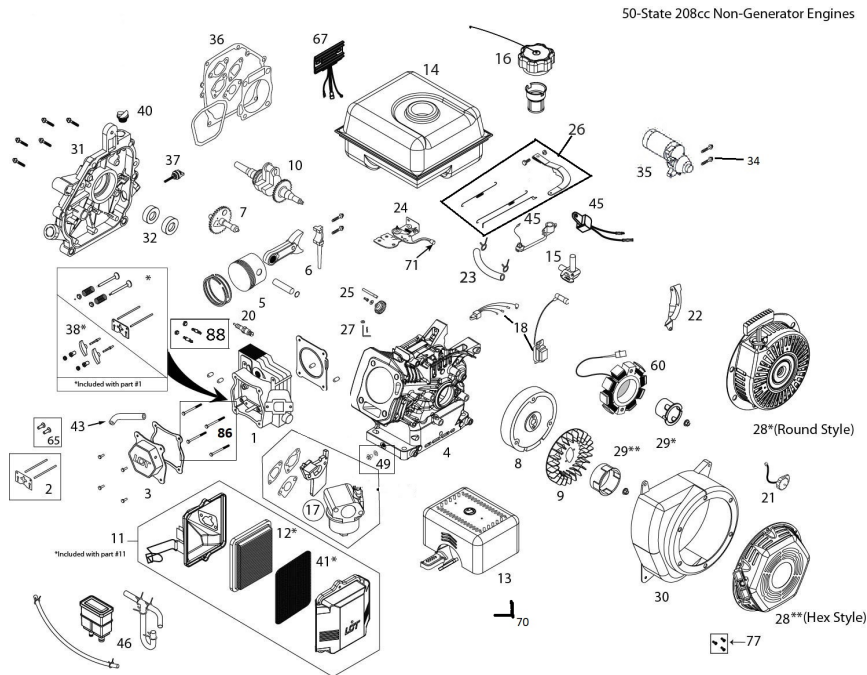

2012-2016 MUDHEAD

10th letter in VIN: C-G

Illustrated Parts Manual

ILLUSTRATION FOR REFERENCE PURPOSES ONLY

PLMHK14650124EBCJKPQTUVX235E1M

Ref#	CPC #	Description
1	20810001	Cylinder Head Assembly
2	20810011	Push Rod Kit (208cc)(incl. valve cover gskt)
3	20845011	Valve Cover (208cc)
4	20813061	Cylinder (Gen II- No Low Oil Sensor)(208cc)
5	20814001	Piston Assembly
6	20815001	Connecting Rod Assembly
7	20816001	Camshaft System Assembly
8	20804151	Flywheel Electric Start (60-Watt) (208cc)
9	20840001	Cooling Fan- Flywheel
10	20818001	Crankshaft Assembly-Keyed
11	20820021	Air Filter Assembly Of Paper
12	20820121	Pleated Paper Air Filter (Ref #41 incl.)
13	20821001	Muffler Assembly
14	20822191	Fuel Tank (2.7L)(Black- W/Reg Mtg-Stant Cap)
15	20822211	1/4 Fuel Petcock (Non-Generator)
16	20822131	Fuel Tank Cap-Black Stant w/chain
17	20824051	Carburetor - incl spacer-choke-gaskets
18	20825701	Ignition Coil (Integrated CDI 208cc)(Summer W/Metal Shield)
20	20838101	Spark Plug
21	20826001	On/Off Switch
22	20824051	Carburetor (L03-1)(Remote Choke 208cc)
23	20860001	Fuel Hose Kit
24	20828201	Throttle Control (Remote w/Spring)
25	20829001	Governor Gear Assembly
26	20830001	Governor Link Assembly with Governor Springs (Summer) (20830021)
27	20831001	Governor Arm Shaft Assembly

ELECTRICALS / SEATS / SEAT BELT

REF #	PART NUMBER	DESCRIPTION	COUNT
1	6.100.328	SAFETY BELT	1
2	6.000.159	ENGINE STOP BUTTON	1
3	20-0320-00	HEADLIGHT TOGGLE SWITCH	1
4	6.000.133-M	HORN BUTTON	1
5	6.000.158-M	ENGINE START BUTTON	1
6	6.000.165	IGNITION KEY SWICH	1
7	20-0303-00	WIRING HARNESS	1
8	7.110.076	SWICH PANEL COVER	1
9	9.600.410	SCREW 4X10	4
10	6.000.330	PASSENGER SEAT	1
11	9.108.040	BOLT M8X1.25X40	2
12	6.000.331	DRIVER SEAT	1
13	9.900.840	SEAT RAIL BOLT M8X1.25X40	2
14	6.000.329	HEAD REST	2
15	14465	FLAG POLE BOLT (plastic)	1
16	14466	FLAG POLE NUT(tall plastic)	1
17	14492	FLAG POLE NUT (metal)	1