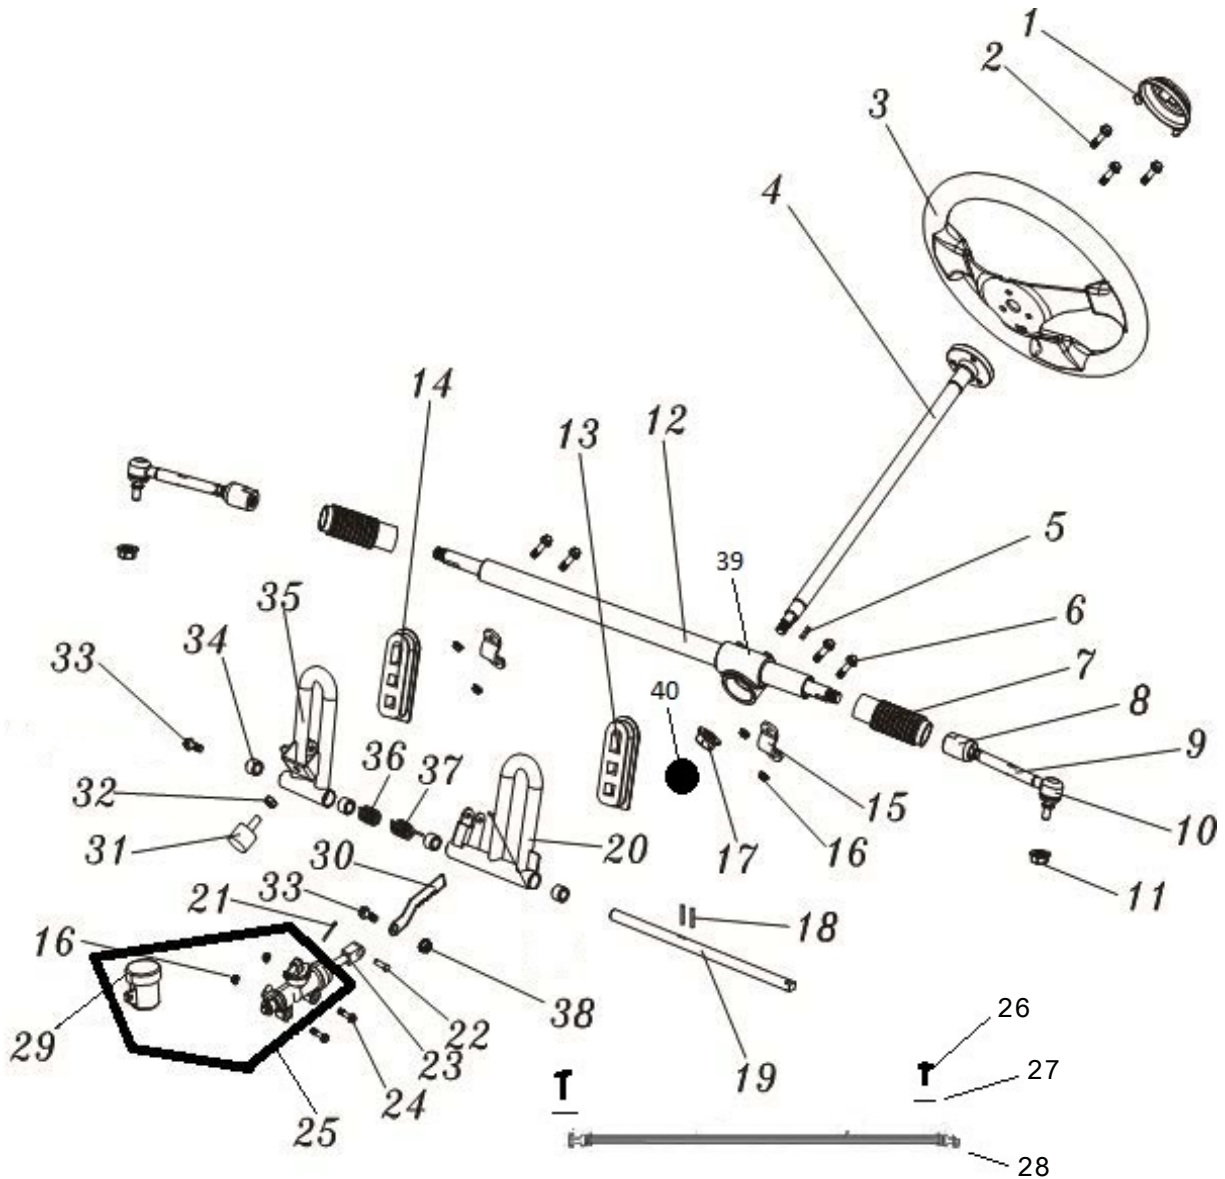

STEERING ASSEMBLY

REF #	PART NUMBER	DESCRIPTION	COUNT	REF #	PART NUMBER	DESCRIPTION	COUNT
1	7.010.056	STEERING WHEEL COVER	1	20	4.000.044-T	BRAKE PEDAL COMP.	1
2	9.106.016	FLANGE BOLT M6X16	4	21	9.500.218	COTTER PIN	1
3	7.020.057	STEERING WHEEL	1	22	6.000.308	LOCKING ROLL PIN	1
4	2.000.056	STEERING SHAFT	1	23	6.000.306	SHAFT, BRAKE MASTER CYLINDER	1
5	8.010.203	KEY, 4X4X11.5	1	24	9.106.025	BOLT, M6X25	2
6	9.106.020	BOLT, M6X1.00X20	4	25	6.000.305	BRAKE CYLINDER	1
7	7.020.059	STEERING BALL JOIN DUST COVER	2	26	9.700.004	BANJO BOLT 10	2
8	6.000.180	STEERING BALL JOIN	2	27	13-1422-00	COPPER CRUSH WASHER 10	4
9	8.010.135-M	TIE ROD	2	28	6.000.091	BRAKE HOSE	1
10	6.000.181	ROD END	2	29	6.000.305-C	MASTER CYLINDER RESERVOIR CAP	1
11	9.220.008	LOCKING NUT M8	2	30	14652	PARKING BRAKE ARM	1
12	4.100.024	STEERING GEAR	1	31	003-08033-00	GAS PEDAL LIMIT BOLT	1
13	7.020.043	BRAKE PEDAL	1	32	9.200.008	M8 NUT	1
14	7.020.044	THROTTLE PEDAL	1	33	9.908.014	ALLEN BOLT M8X14	1
15	8.020.130	STEERING GEAR BRACKET	2	34	7.010.003	PEDAL BUSHING	4
16	9.220.006	LOCKING NUT M6	4	35	9.500.218-T	THROTTLE PEDAL ASSEMBLY	1
17	9.220.012	LOCKING FLANGE NUT M12	1	36	8.040.010	THROTTLE PEDAL RETURN SPRING	1
18	9.500.008	ROLL PIN	3	37	8.040.011	BRAKE PEDAL RETURN SPRING	1
19	8.010.123-R	PEDAL BOLT	1	38	9.220.008	NUT, M8X1.25 LOCKING FLANGE	1
				39	4.010.001	Plastic Steering Gear Holder	1
				40	7.020.082	Steering gear Holder Cover/Cap	1