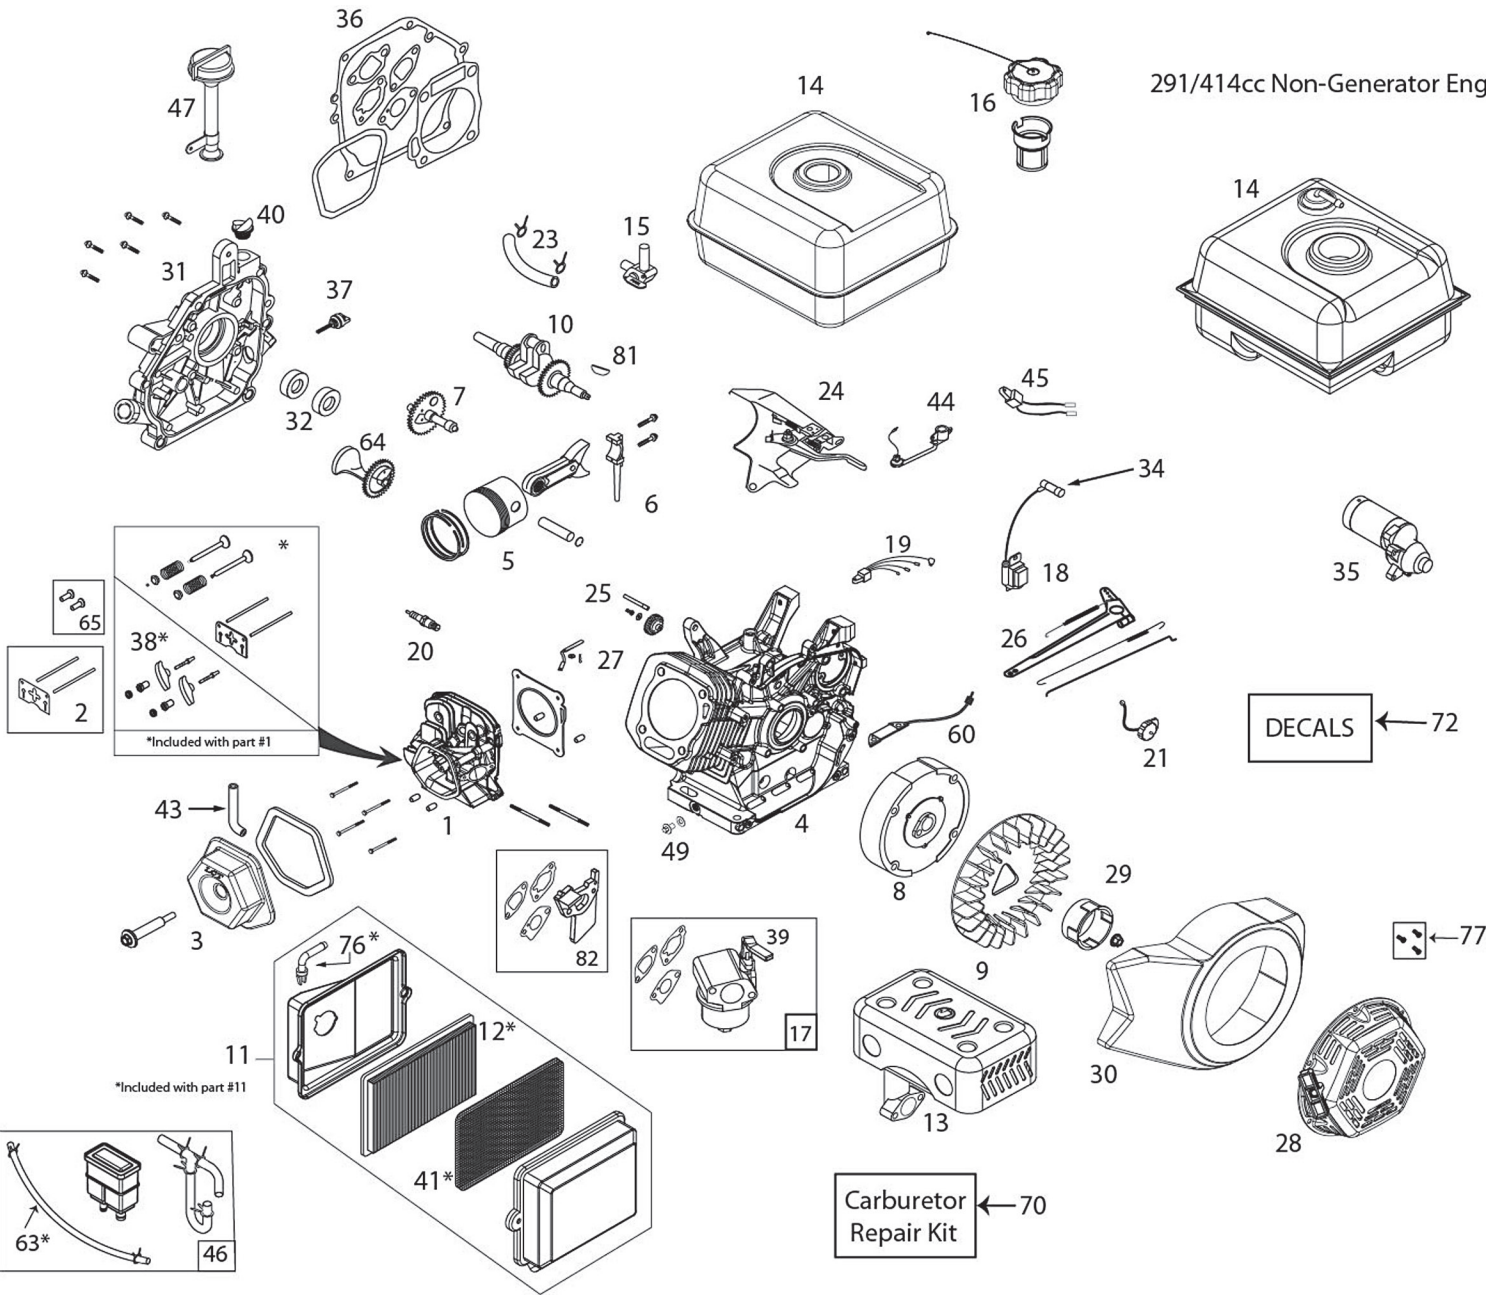

291/414cc Non-Generator Engines

ILLUSTRATION FOR REFERENCE PURPOSES ONLY

SEE PAGE 2 FOR DESCRIPTIONS

REFERENCE NUMBER	CPC NUMBER	DESCRIPTION	LCT 208cc Engine Parts List
1	20810001	Cylinder Head Assembly - 208cc (incl. Gasket)	
2	20810011	Push Rod & Plate Kit (208cc)(incl. valve cover gskt)	
3	20845011	Valve Cover (208cc) (incl. Gasket)	
4	20813061	Cylinder - 208cc (Gen II No LOS)	
5	20814001	Piston & Rod Assembly (208cc)	
6	20815001	Connecting Rod Assembly (208cc)	
7	20816001	Camshaft - MCR (208cc) (incl. cover gasket)	
8	04151	Flywheel - Electric Start (6-charging magnets) (208cc)	
9	20840001	Cooling Fan - Flywheel (Plastic - 208cc)	
10	20818001	Crankshaft (#14 Keyed 208cc Summer)	
11	20820021	Air Filter Assy - Complete (Double-wing "P")	
12	20820121	Air Filter Element (Pleated Paper w/pre-filter) (136/208cc)	
13	20821001	Muffler Assy (49-state summer)	
14	20822191	Fuel Tank (50-state) (2.7L Black w/Stant Cap & Reg. Mtg. Nuts)	
15	20822211	Fuel Tank On/Off Valve (1/4-inch outlet)	
16	20823101	Fuel Tank Cap (Stant w/chain non-vented)	
17	20824051	Carburetor (L03-1) (208cc "P" AC w/Remote Choke - gskts & spacer)	
18	20825701	Ignition Coil (Integrated CDI 208cc)(Summer W/Metal Shield)	
20	20838101	Spark Plug	
22	20817701	Shield - Flywheel (Electric 208cc)	
23	20860001	Fuel Hose Kit (1/4" ID x 318mm - SS Snow)	
24	20828201	Speed Control (RV Remote w/RV spring & cable clamps)	
25	20829001	Governor Gear Assembly (136/208cc)	
26	20830001	Governor Arm & Link Kit (208cc Summer - 2050 Idle RPM)	
27	20831001	Governor Arm Paddle	
28	20832002	Recoil Starter (Round Style-Black) 136/208cc Summer	
29	20833002	Starter Cup (use with Round Style Starter)	
30	20834201	Blower Housing - Black Electric Start wo/switch hole (208cc)	
31	20836001	Crankcase Cover Assy-HOFT (Threaded) (incl. gasket) (SN <1265H0519257)	
32	20839001	Oil Seal Kit (2 Pcs for 3/4-inch crankshaft)	
34	20838001	Spark Plug Boot	
35	20880501	12V Electric Starter (208/254cc)	
36	20843001	Engine Gasket Kit (208cc)	
37	20837111	Small Black Oil Dipstick (Plastic)	
38	20811001	Rocker Arm Kit (208cc)(incl. gasket)	
39	20821201	Choke Lever (Plastic - 136/208cc)	
40	20837051	Non-Removable Plastic Plug (136/208/254cc)	
43	20845101	Breather Tube (136/208/254cc)	
49	20899111	Oil Drain Plug w/washer (136/208/254cc)	
60	04141	Charging Coil (60-watt AC) (208/254cc)	
65	20810051	Tappet Kit (208/254cc)(Set of 2)	
67	20880001	Regulator/Rectifier (use w/60-watt AC Alternator)	
68	20821301	Remote Choke Bracket - 208cc (not shown)	
70	99001	Carburetor Repair Kit (136/208/254cc)	
72	20850001	Maxx Series Decal Kit	
77	99991	Recoil Bolt Kit (incl. (3) mtg bolts)	
81	20899051	Woodruff Flywheel Keys (5-pack) (5x6x18mm)	
82	20824501	Carburetor Spacer (208/254cc)	