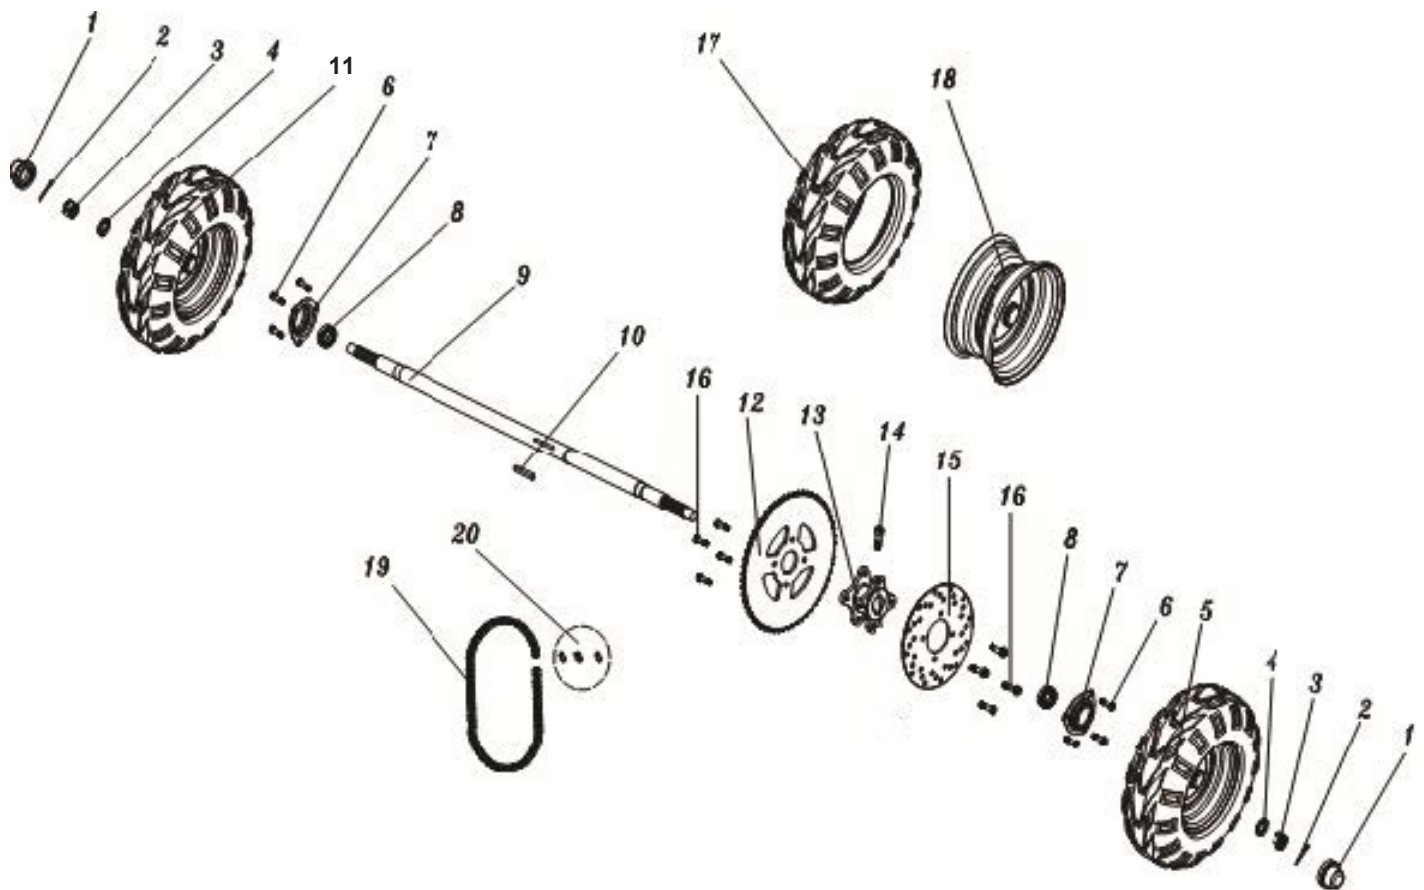

REAR HOUSING

REF#	PART NUMBER	DESCRIPTION	COUNT
1	7.020.039	HUB COVER, RR	2
2	9.500.330	COTTER PIN	2
3	9.800.016	M16X1.5 CASTLE NUT	2
4	9.300.016	WASHER	2
5	6.000.316	LEFT REAR TIRE/ WHEEL ASSEMBLY	1
6	9.108.016	FLANGE BOLT M8X1.25.X16	6
7	6.000.195	AXLE COVER	2
8	9.030.018	BEARING 6005	2
9	20-1101-00	REAR AXLE	1
10	8.010.138	AXLE HUB KEYWAY	1
11	6.000.315	RIGHT REAR TIRE/WHEEL ASSEMBLY	1
12	23-1109-01	REAR SPROCKET (55T)	1
13	8.010.202-M	REAR AXLE SPROCKET/DISC HUB	1
14	9.129.816	ALLEN HEAD BOLT M8X1.25X10	1
15	8.010.201	BRAKE DISC, RR	1
16	9.108.020	FLANGE BOLT M8X20	8
17	7.020.078	REAR TIRE (16X7-8)	2
18	6.000.333-BK	8" REAR RIM (black)	2
19	23-1103-01	CHAIN (420HX60L)	1
20	6.100.324	MASTER LINK	1