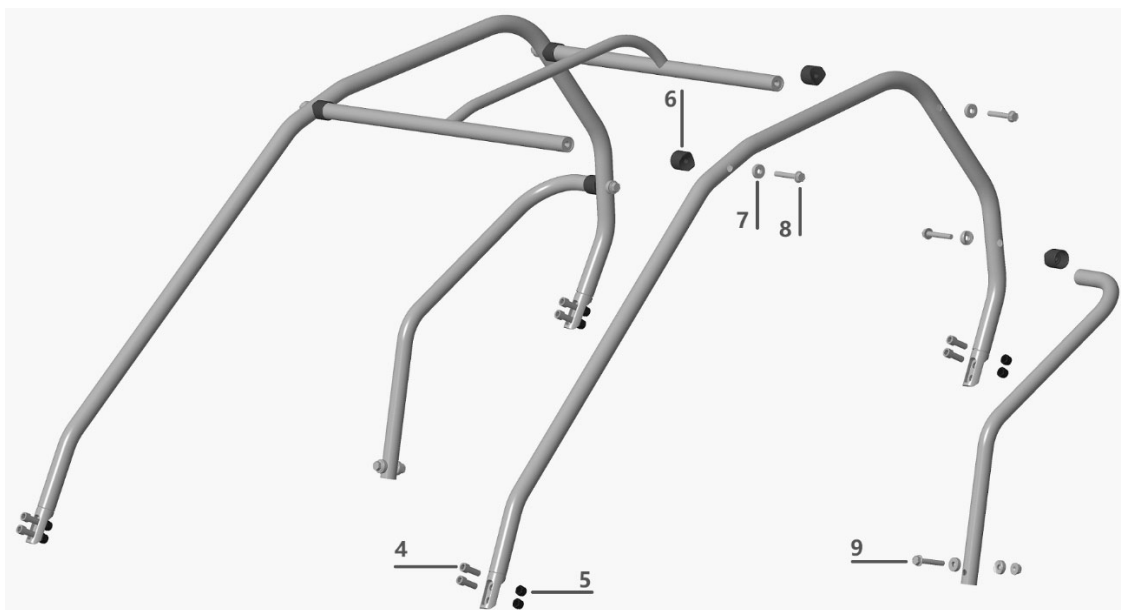

Mainframe, ROPS and Front Bumper

REF#	Part Number	Description	Count
1	7519650	SCR-TXTH-M6X1.0X25 RIE	2
2	9.106.020	HXFL-M6x1.0x20 (H7510079)	2
3	9.220.006	NUT-M6 FLANGE (H7540001)	2
4	H7510119	SCR-3/8,16X1 HXSOC CS ZY3	8
5	7542451	NUT-3/8-16 NYLOK-Y	8
6	7.010.017	ROPS Cap, 25 (209038004)	6
7	7.010.049	ROPS Washer, 25 (201036009)	10
8	9.108.055	SCR-HXFL-M8x1.25x55 (H7510066)	6
9	9.108.050	SCR-HXFL-M8x1.25x50 (H7510069)	2