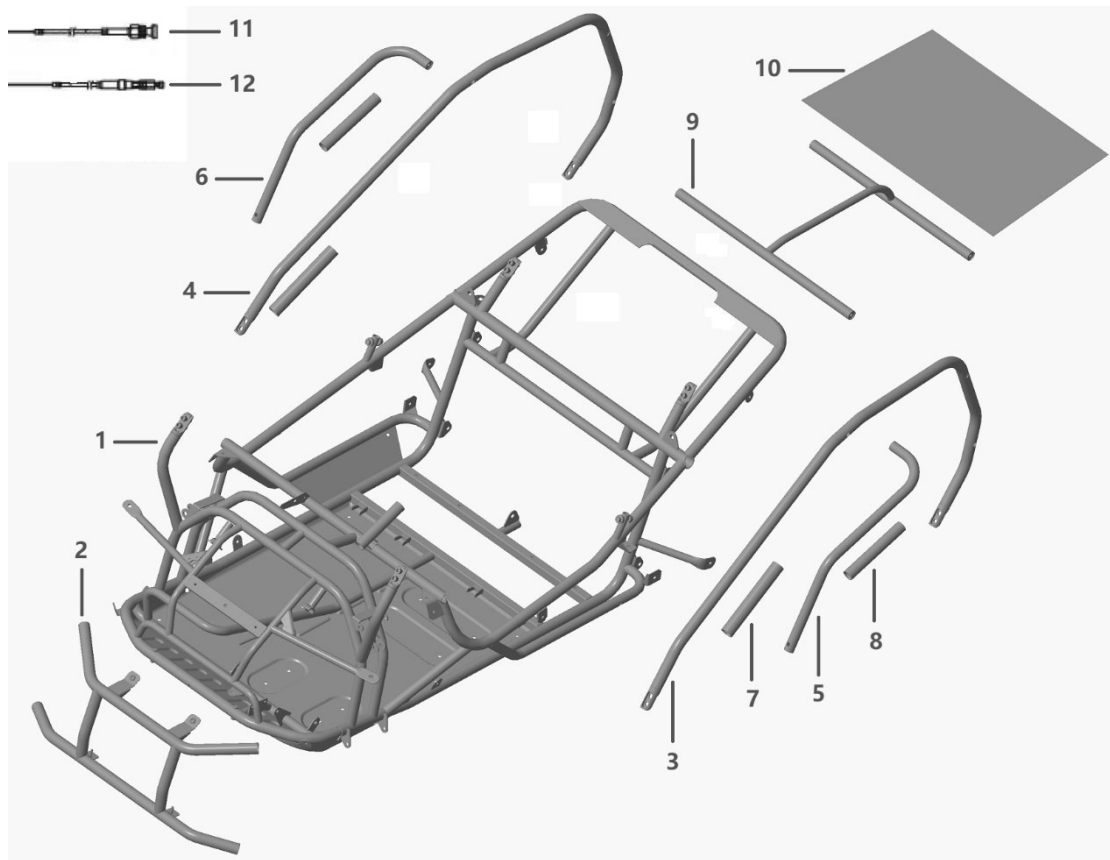

2023-2024 Mudhead SE

10th letter in VIN: P-R

ILLUSTRATED PARTS BOOK

PLMHK14650124EBCJKPQTUVX235E1M

Ref#	CPC #	Description
1	20810001	Cylinder Head Assembly
2	20810011	Push Rod Kit (208cc)(incl. valve cover gsckt)
3	20845011	Valve Cover (208cc)
4	20813061	Cylinder (Gen II- No Low Oil Sensor)(208cc)
5	20814001	Piston Assembly
6	20815001	Connecting Rod Assembly
7	20816001	Camshaft System Assembly
8	20804151	Flywheel Electric Start (60-Watt) (208cc)
9	20840001	Cooling Fan- Flywheel
10	20818001	Crankshaft Assembly-Keyed
11	20820021	Air Filter Assembly Of Paper
12	20820121	Pleated Paper Air Filter (Ref #41 incl.)
13	20821001	Muffler Assembly
14	20822191	Fuel Tank (2.7L)(Black- W/Reg Mtg-Stant Cap)
15	20822211	1/4 Fuel Petcock (Non-Generator)
16	20822131	Fuel Tank Cap-Black Stant w/chain
17	20824051	Carburetor - incl spacer-choke-gaskets
18	20825701	Ignition Coil (Integrated CDI 208cc)(Summer W/Metal Shield)
20	20838101	Spark Plug
22	20824051	Carburetor (L03-1)(Remote Choke 208cc)
23	20860001	Fuel Hose Kit
24	20828201	Throttle Control (Remote w/Spring)
25	20829001	Governor Gear Assembly
26	20830001	Governor Link Assembly(Summer)
27	20831001	Governor Arm Shaft Assembly

Mainframe, ROPS and Front Bumper

REF#	Part Number	Description	Count
1	N/A	Mainframe, MUDHEAD SE (H1020075)	
2	H1020076	Front Bumper	1
3	H1020077	ROPS Tube, LH, MUDHEAD SE	1
4	H1020078	ROPS Tube, RH, MUDHEAD SE	1
5	H1020079	Bolster Tube, LH, MUDHEAD SE	1
6	H1020080	Bolster Tube, RH, MUDHEAD SE	1
7	H5520001	ROPS Boot	2
8	H2680004	Bolster Boot	2
9	H1020081	Roof Tube, MUDHEAD SE	1
10	H2680012	Roof, MUDHEAD SE	1
11	201095002	Choke Cable	1
12	201095003	Throttle Cable	1