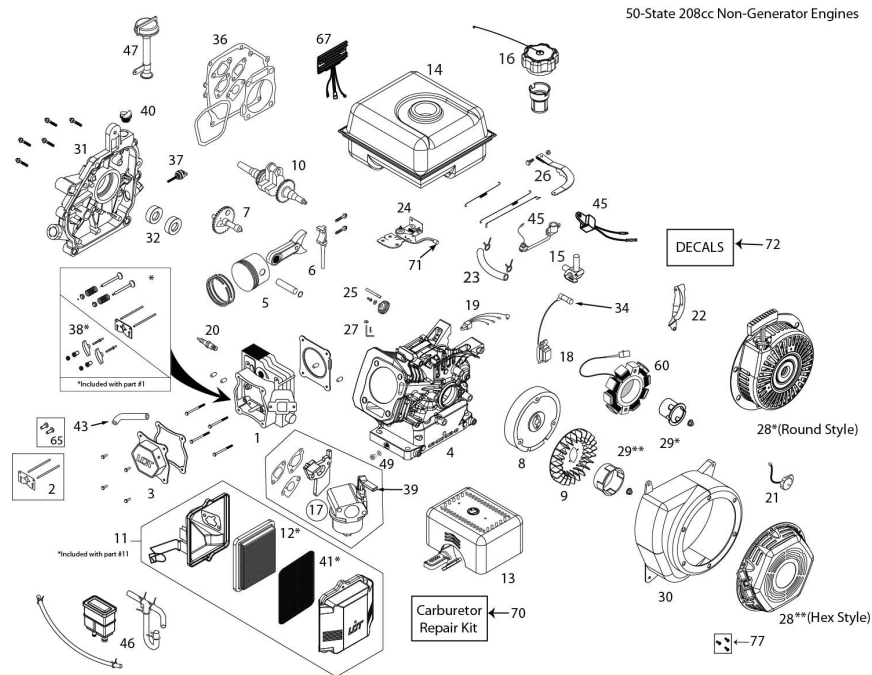

2023-2024 Mudhead SE

10th letter in VIN: P-R

ILLUSTRATED PARTS BOOK

PLMHK14650124EBCJKPQTUVX235E1M

Ref#	CPC #	Description
1	20810001	Cylinder Head Assembly
2	20810011	Push Rod Kit (208cc)(incl. valve cover gsckt)
3	20845011	Valve Cover (208cc)
4	20813061	Cylinder (Gen II- No Low Oil Sensor)(208cc)
5	20814001	Piston Assembly
6	20815001	Connecting Rod Assembly
7	20816001	Camshaft System Assembly
8	20804151	Flywheel Electric Start (60-Watt) (208cc)
9	20840001	Cooling Fan- Flywheel
10	20818001	Crankshaft Assembly-Keyed
11	20820021	Air Filter Assembly Of Paper
12	20820121	Pleated Paper Air Filter (Ref #41 incl.)
13	20821001	Muffler Assembly
14	20822191	Fuel Tank (2.7L)(Black- W/Reg Mtg-Stant Cap)
15	20822211	1/4 Fuel Petcock (Non-Generator)
16	20822131	Fuel Tank Cap-Black Stant w/chain
17	20824051	Carburetor - incl spacer-choke-gaskets
18	20825701	Ignition Coil (Integrated CDI 208cc)(Summer W/Metal Shield)
20	20838101	Spark Plug
22	20824051	Carburetor (L03-1)(Remote Choke 208cc)
23	20860001	Fuel Hose Kit
24	20828201	Throttle Control (Remote w/Spring)
25	20829001	Governor Gear Assembly
26	20830001	Governor Link Assembly(Summer)
27	20831001	Governor Arm Shaft Assembly

Body Parts

REF#	Part Number	Description	Count
1	7661855	Plastic Rivet	25
2	7519650	SCR-TXTH-M6X1.0X25 RIE	8
3	7547274	NUT-M6 FLANGE, NYLOC	4
4	7081305	CLIP-U SPEED NUT	4

DECALS

REF#	Part Number	Description	Count
1	H7180098	DECAL-HOOD, MID, MUDHEAD SE	1
2	H7180099	DECAL-HOOD, LH, MUDHEAD SE	1
3	H7180100	DECAL-HOOD, RH, MUDHEAD SE	1
4	H7180101	DECAL-ROCKER, LOWER, LH, MUDHEAD SE	1
5	H7180102	DECAL-ROCKER, LOWER, RH, MUDHEAD SE	1
6	H7180103	DECAL-ROCKER, UPPER, LH, MUDHEAD SE	1
7	H7180104	DECAL-ROCKER, UPPER, RH, MUDHEAD SE	1
8	H7180105	DECAL-MUDHEAD SE	1
9	H7180106	DECAL-DASHBOARD, ORG, MUDHEAD SE	1
10	H7180107	DECAL-DASHBOARD, BLU, MUDHEAD SE	1