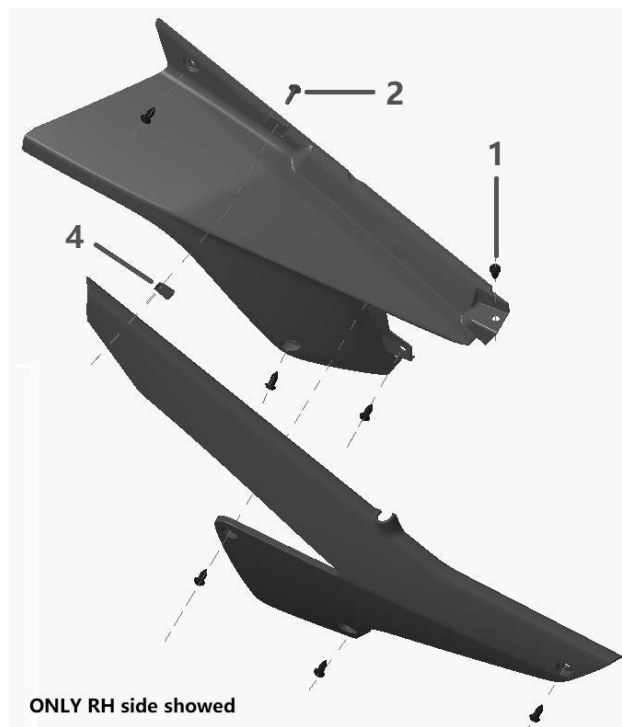

Body Parts

REF#	Part Number	Description	Count
1	7661855	Plastic Rivet	25
2	7519650	SCR-TXTH-M6X1.0X25 RIE	8
3	7547274	NUT-M6 FLANGE, NYLOC	4
4	7081305	CLIP-U SPEED NUT	4