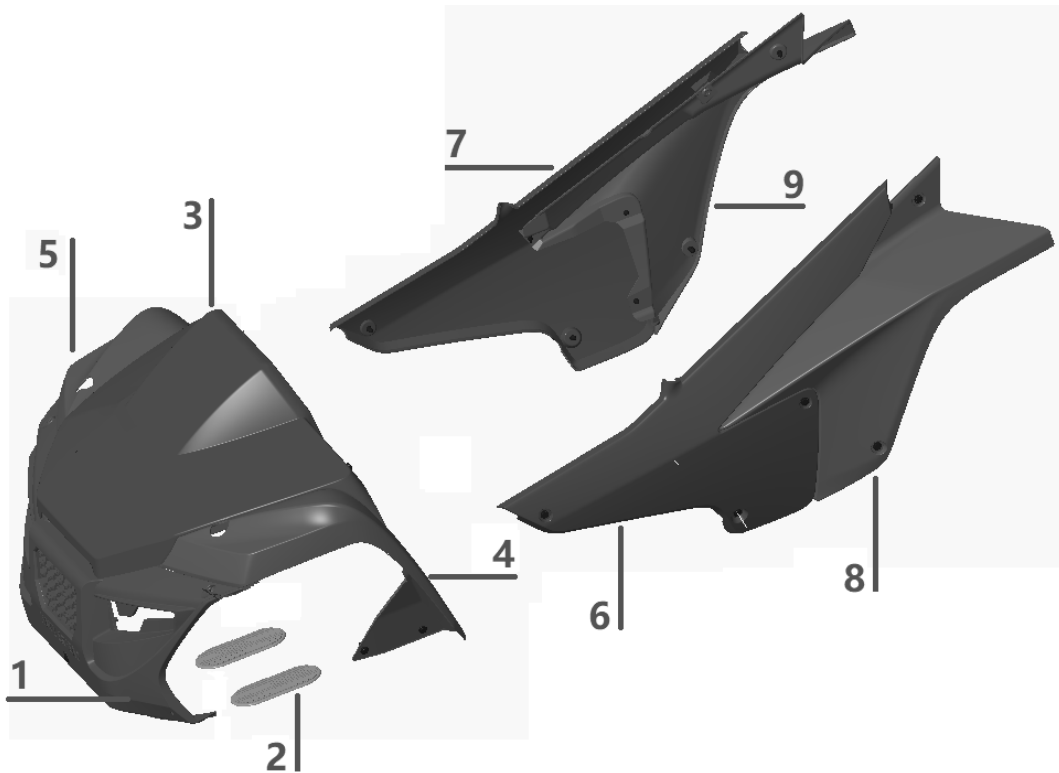

Body Parts

REF#	Part Number	Description	Count
1	H5450027	FASCIA-FRONT, MUDHEAD	1
2	208037007	Rubber Boot	2
3	H5450026-BLK	HOOD-MUDHEAD SE BLK	1
	H5450026-BLU	HOOD-MUDHEAD SE BLU	
	H5450026-GRN	HOOD-MUDHEAD SE GRN	
	H5450026-ORG	HOOD-MUDHEAD SE ORG	
	H5450026-RED	HOOD-MUDHEAD SE RED	
	H5450026-SLVR	HOOD-MUDHEAD SE SLVR	
4	H5450028	FENDER-FRONT, LH, MUDHEAD	1
5	H5450029	FENDER-FRONT, RH, MUDHEAD	1
6	H5450030-BLK	ROCKER, LH, MUDHEAD SE BLK	1
	H5450030-BLU	ROCKER, LH, MUDHEAD SE BLU	
	H5450030-GRN	ROCKER, LH, MUDHEAD SE GRN	
	H5450030-ORG	ROCKER, LH, MUDHEAD SE ORG	
	H5450030-RED	ROCKER, LH, MUDHEAD SE RED	
	H5450030-SLVR	ROCKER, LH, MUDHEAD SE SLVR	
7	H5450031-BLK	ROCKER, RH, MUDHEAD SE BLK	1
	H5450031-BLU	ROCKER, RH, MUDHEAD SE BLU	
	H5450031-GRN	ROCKER, RH, MUDHEAD SE GRN	
	H5450031-ORG	ROCKER, RH, MUDHEAD SE ORG	
	H5450031-RED	ROCKER, RH, MUDHEAD SE RED	
	H5450031-SLVR	ROCKER, RH, MUDHEAD SE SLVR	
8	H5450032	TRIM, LH, MUDHEAD	1
9	H5450033	TRIM, RH, MUDHEAD	1