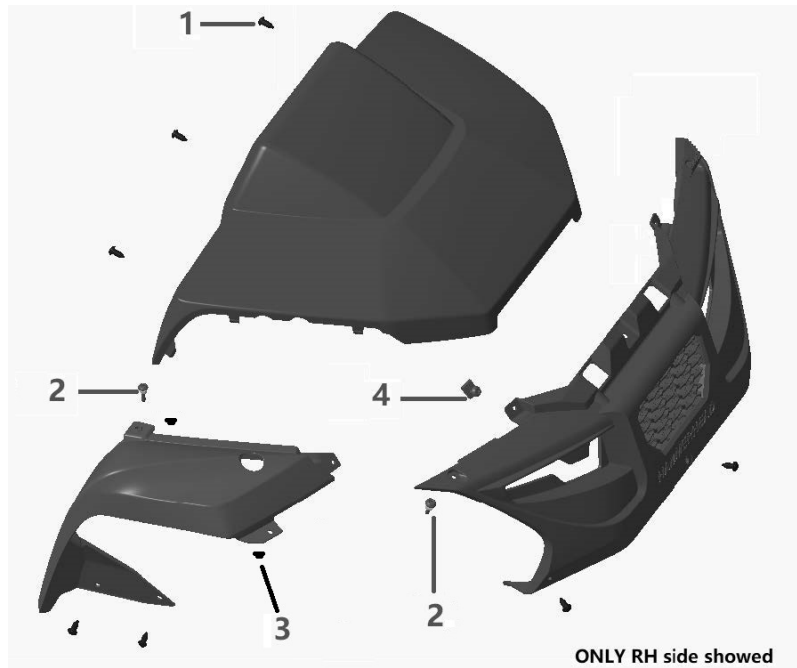

Body Parts

REF#	Part Number	Description	Count
1	7661855	Plastic Rivet	25
2	7519650	SCR-TXTH-M6X1.0X25 RIE	8
3	7547274	NUT-M6 FLANGE, NYLOC	4
4	7081305	CLIP-U SPEED NUT	4