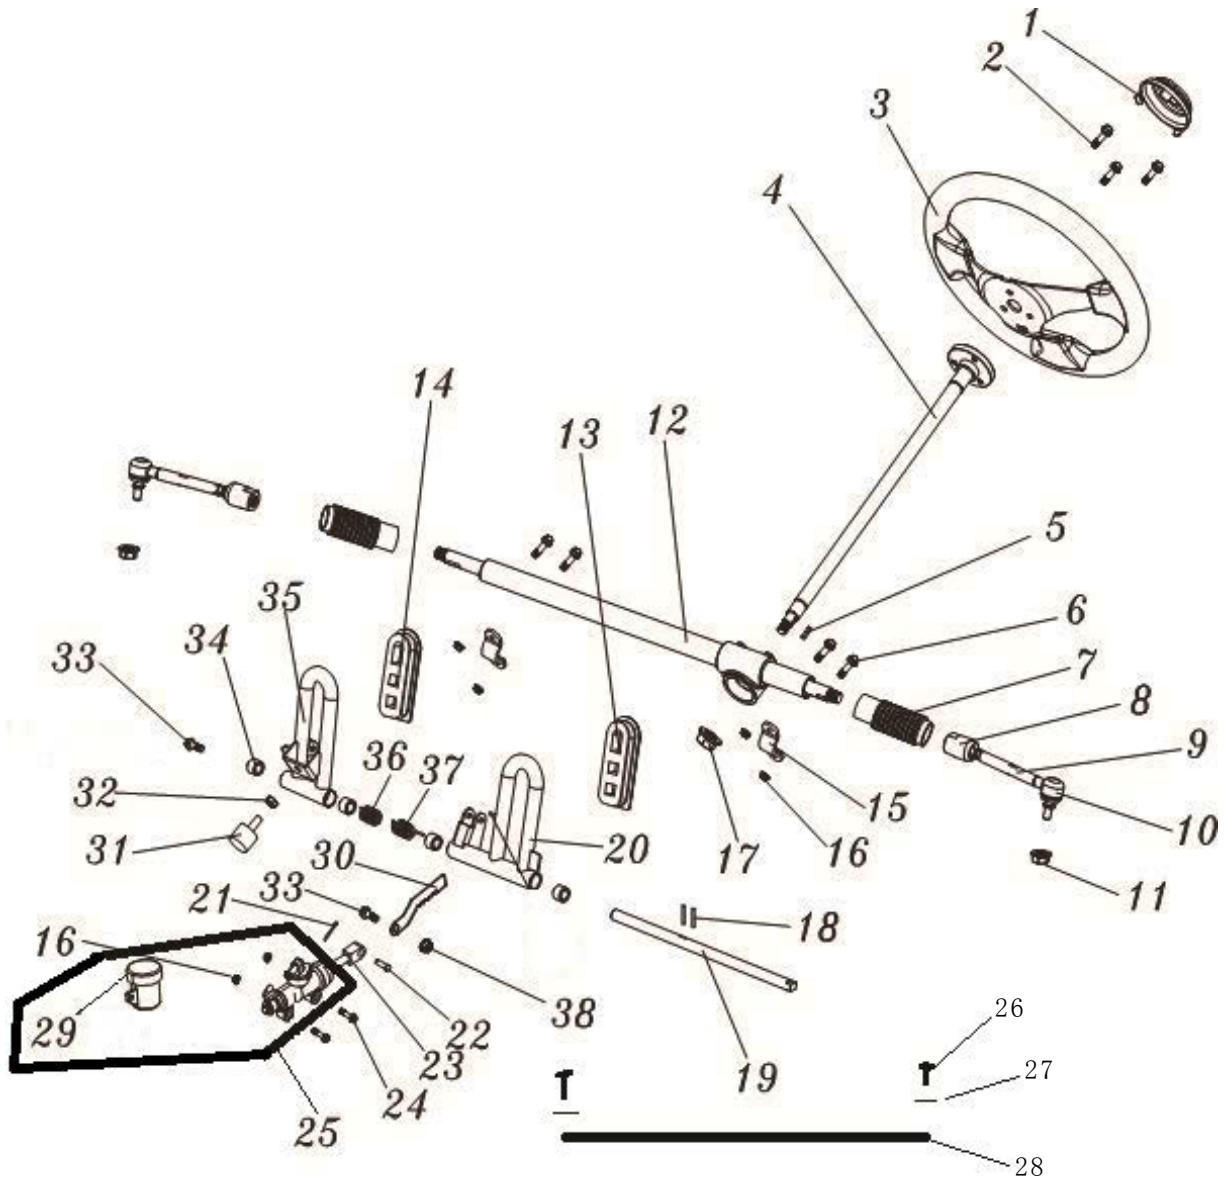

Mainframe, ROPS and Front Bumper

REF#	Part Number	Description	Count
1	N/A	Mainframe, MUDHEAD SE (H1020075)	
2	H1020076	Front Bumper	1
3	H1020077	ROPS Tube, LH, MUDHEAD SE	1
4	H1020078	ROPS Tube, RH, MUDHEAD SE	1
5	H1020079	Bolster Tube, LH, MUDHEAD SE	1
6	H1020080	Bolster Tube, RH, MUDHEAD SE	1
7	H5520001	ROPS Boot	2
8	H2680004	Bolster Boot	2
9	H1020081	Roof Tube, MUDHEAD SE	1
10	H2680012	Roof, MUDHEAD SE	1
11	201095002	Choke Cable	1
12	201095003	Throttle Cable	1

STEERING ASSEMBLY

REF#	PART NUMBER	DESCRIPTION	COUNT	REF#	PART NUMBER	DESCRIPTION	COUNT
1	7.010.056	STEERING WHEEL COVER	1	20	4.000.044-T	BRAKE PEDAL COMP.	1
2	9.106.016	FLANG BOLT M6*16	3	21	9.500.218	COTTER PIN	1
3	7.020.057	STEERING WHEEL	1	22	9.700.624	LOCKING ROLL PIN	1
4	2.000.056	STEERING SHAFT	1	23	6.000.306	SHAFT, BRAKE MASTER CYLINDER	1
5	8.010.203	KEY, 4X4X11.5	1	24	9.106.025	BOLT, M6X25	2
6	9.106.020	BOLT, M6X1.00X20	4	25	H1910008	BRAKE CYLINDER	1
7	7.020.059	STEERING BALL JOIN DUST COVER	2	26	9.700.004	BANJO BOLT 10	2
8	6.000.180	STEERING BALL JOIN	2	27	13-1422-00	COPPER CRUSH WASHER 10	4
9	8.010.135	TIE ROD	2	28	6.000.091	BRAKE HOSE	1
10	6.000.181	ROD END	2	29	6.000.305-C	MASTER CYLINDER RESERVOIR CAP	1
11	9.220.008	LOCKING NUT M8	2	30	14652	PARKING BRAKE PEDAL	1
12	4.100.024	STEERING GEAR	1	31	20-0635-00	GAS PEDAL LIMIT BOLT	1
13	7.020.043	BRAKE PEDAL	1	32	9.200.008	M8 NUT	1
14	7.020.044	THROTTLE PEDAL	1	33	9.908.014	ALLEN BOLT M8*14	1
15	8.020.130	STEERING GEAR BRACKET	2	34	7.010.003	PEDAL BUSHING	4
16	9.220.006	LOCKING NUT M 6	4	35	9.500.218-T	THROTTLE PEDAL ASSEMBLY	1
17	9.220.012	LOCKING FLANGE NUT M12	1	36	8.040.010	THROTTLE PEDAL RETURN SPRING	1
18	9.500.008	ROLL PIN	3	37	8.040.011	BRAKE PEDAL RETURN SPRING	1
19	8.010.123-R	PEDAL BOLT	1	38	9.220.008	NUT, M8X1.25 LOCKING FLANGE	1