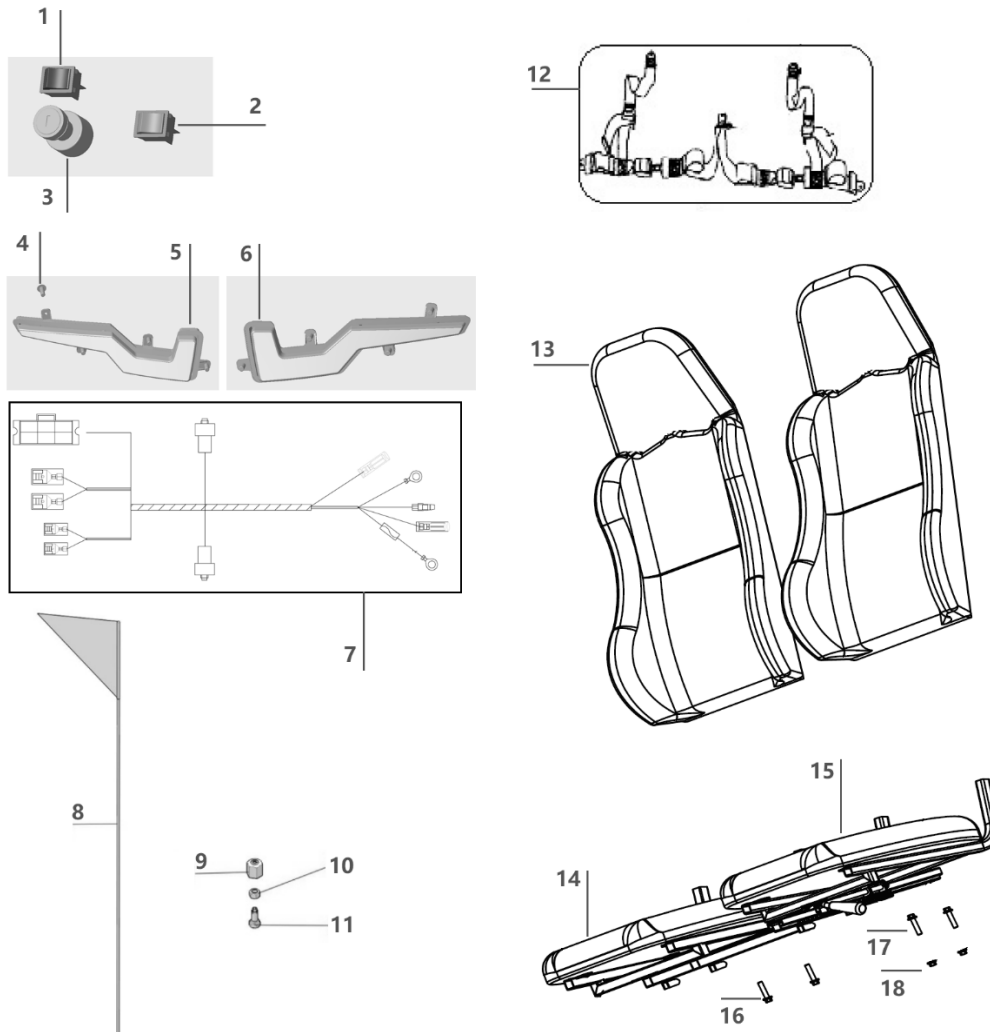

Electricals/ Seat/ Seat Belt

REF#	Part Number	Description	Count
1	201018001	Power ON/OFF Switch (red)	1
2	H2410008	Headlight Switch (green)	1
3	20-0301-00	Key Switch (201017002)	1
4	H7510041	Headlight Screw	8
5	H2410014	ASM-HEADLIGHT, RH, MUDHEAD	1
6	H2410013	ASM-HEADLIGHT, LH, MUDHEAD	1
7	H2410015	HARN-CHASSIS, MUDHEAD SE	1
8	N/A	Safety Flag	
9	14466	Flag Nut (5455566)	1
10	14492	Flag Nut-HEX (7547840)	1
11	14465	Flag Bolt (5455567)	1
12	6.100.328	Safety Belt, 208R (H2630001)	1
13	H2680014	Seat Back, Mudhead SE	2
14	H2680015	Passenger Seat Base, Mudhead SE	1
15	H2680016	Driver Seat Base, Mudhead SE	1
16	9.108.040	Bolt M8x40 (H7510078)	2
17	9.900.840	Seat Rail Bolt M8x40 (H7510011)	2
18	9.220.008	Lock Nut M8 (H7540002)	2