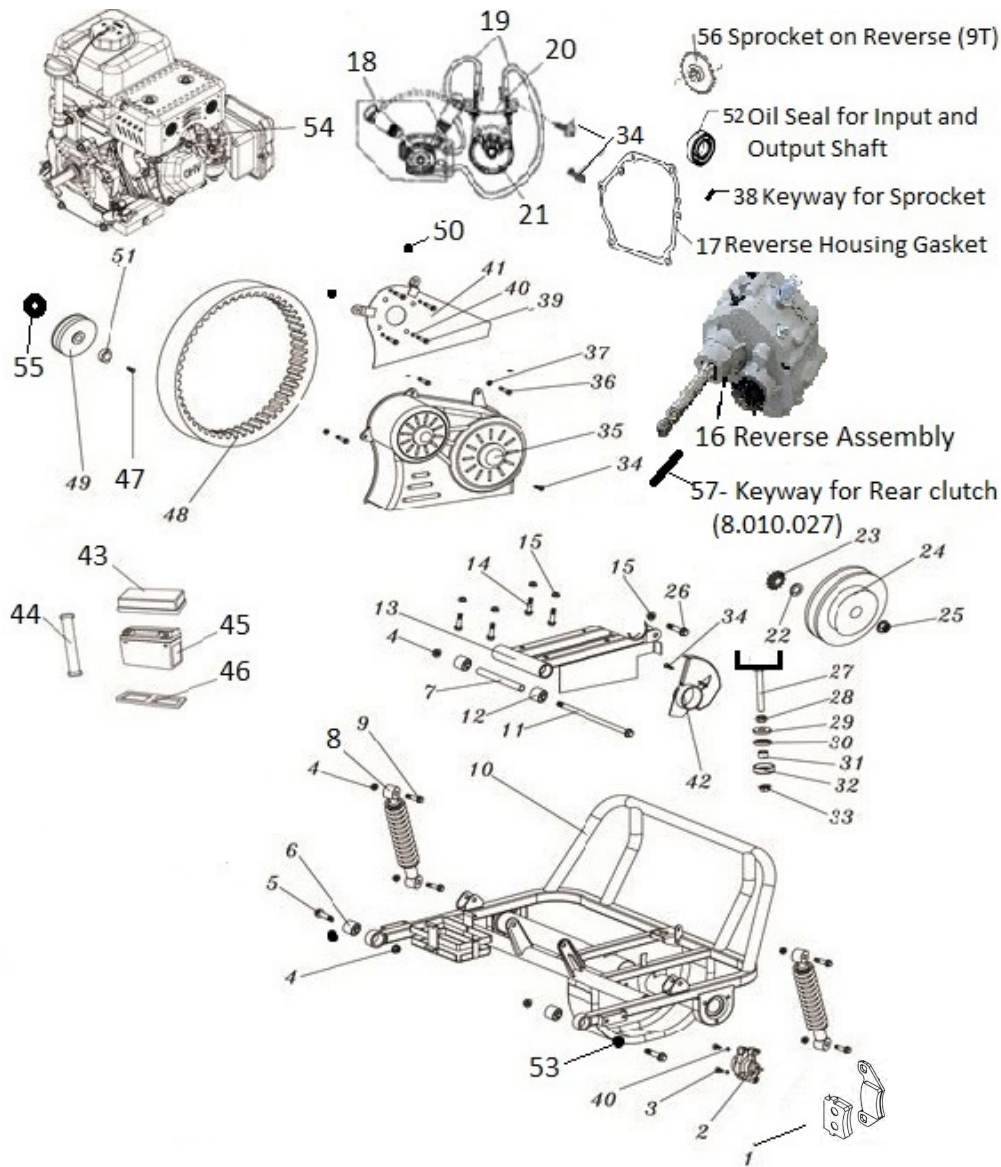

ENGINE / SWING ARM / CLUTCH

REF #	PART NUMBER	DESCRIPTION	COUNT	REF #	PART NUMBER	DESCRIPTION	COUNT
1	7.020.016	REAR BRAKE PAD	1	28	9.200.012	NUT, M12	1
2	6.000.028	REAR BRAKE CALIPER	1	29	8.010.042	WASHER, CHAIN ADJUSTER	1
3	9.908.014	ALLEN BOLT M8X1.25X14	2	30	7.020.001	BUSHING, CHAIN ADJUSTER	1
4	9.220.010	NUT, M10X1.25 LOCKING FLANGE	8	31	8.010.041	CAP WASHER, CHAIN ADJUSTER	1
5	9.110.050	BOLT, M10X1.25X50	2	32	8.020.045	BOTTOM CAP WASHER - CHAIN ADJUST	1
6	7.020.056	SWINGARM BUSHING	2	33	9.220.012	NUT, M12	1
7	14666	COLLAR	1	34	9.106.014	BOLT, M6X1.00X14	2
8	6.000.322	REAR SHOCK	2	35	8.110.021	DRIVE COVER PLASTIC	1
9	9.110.040	BOLT, M10X1.25X40	4	36	9.106.020	BOLT, M6X1.00X20 FHCS ZN	4
10	23-0626-00	REAR SWING ARM	1	37	9.220.006	NUT, M6	3
11	14662	BOLT, M10X1.25X174	1	38	003-050516-00	Keyway 5x5x16 (for sprocket on reverse)	1
12	7.020.056	BUSHING	2	39	9.108.016	BOLT, M8X16	4
13	23-0604-00	ENGINE MOUNTING PLATE	1	40	9.400.008	LOCK WASHER 8	6
14	9.108.050	BOLT, M8X1.25X50	4	41	20-0603-00	SAFETY PLATE	1
15	9.220.008	NUT, M8X1.25 LOCKING FLANGE	4	42	14707	GUARD, REAR CHAIN	1
16	23-1107-00	Reverse Assembly	1	43	7.010.028	BATTERY COVER	1
17	23-1108-00	Gasket, Reverse Assembly	1	44	7.020.023	BATTERY STRAP	1
18	H2010004	SHIFTER ASSEMBLY	1	45	6.000.055	BATTERY	1
19	H7080032	SHIFT CABLE	2	46	7.020.020	BATTERY CUSHION	1
20	14473	SHIFT CABLE BRACKET	1	47		5/16-24 x 1.75 Bolt	1
21	14750	SHIFT CONTROL DISC	1	48	9.110.018	DRIVE BELT 725	1
22	9.701.016-K	FLAT WASHER	1	49	9.500.010	Front Clutch	1
23	8.011.077-R	Reverse Drive Gear 9T	1	50	14892	Nut Clip	2
24	9.500.001	Rear Clutch	1	51	9.500.009-F	WASHER, M8	1
25	9.700.098	NUT, M16X1.25 LOCKING FLANGE	1	52	012-203575-00	Oil Dust Seal 20x35x7.5	2
26	9.108.090	BOLT, M8X90	3	53	003-10040-00	Safety belt Collar	2
27	8.147.008-R	CHAIN ADJUSTER, 208R	1	54	006-LCT208	LCT ENGINE 208CC ELECTRIC START	1
				55	AJKDC-02	Brass Clutch Bushing	1
				56	8.011.077-R	Reverse Gearbox Sprocket (9 tooth)	1