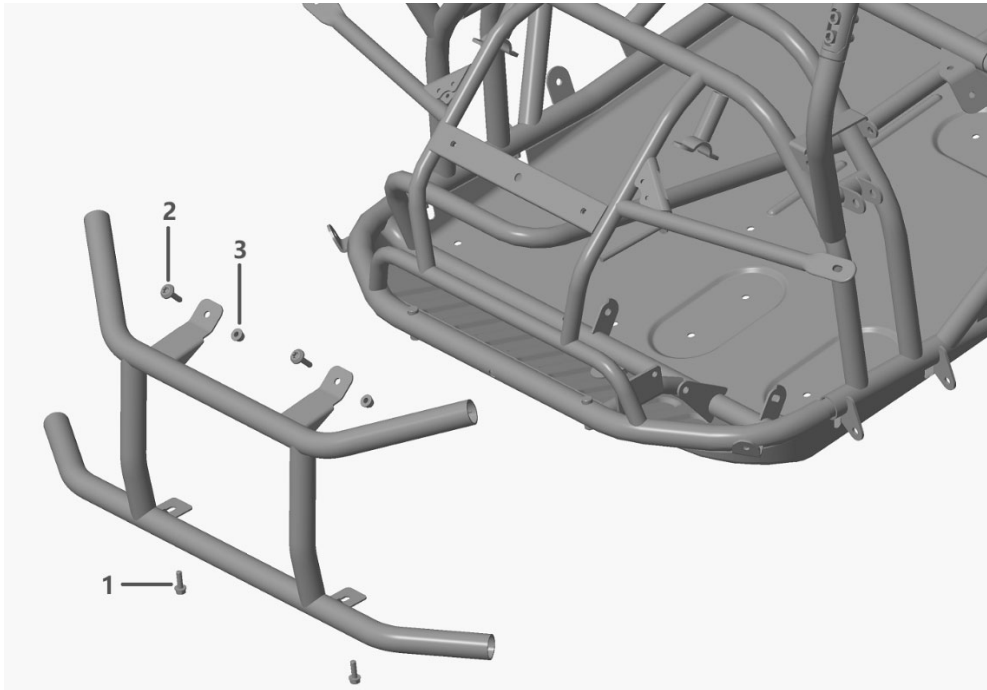

Mainframe, ROPS and Front Bumper

REF#	Part Number	Description	Count
1	7519650	SCR-TXTH-M6X1.0X25 RIE	2
2	9.106.020	HXFL-M6x1.0x20 (H7510079)	2
3	9.220.006	NUT-M6 FLANGE (H7540001)	2
4	H7510119	SCR-3/8,16X1 HXSOC CS ZY3	8
5	7542451	NUT-3/8-16 NYLOK-Y	8
6	7.010.017	ROPS Cap, 25 (209038004)	6
7	7.010.049	ROPS Washer, 25 (201036009)	10
8	9.108.055	SCR-HXFL-M8x1.25x55 (H7510066)	6
9	9.108.050	SCR-HXFL-M8x1.25x50 (H7510069)	2