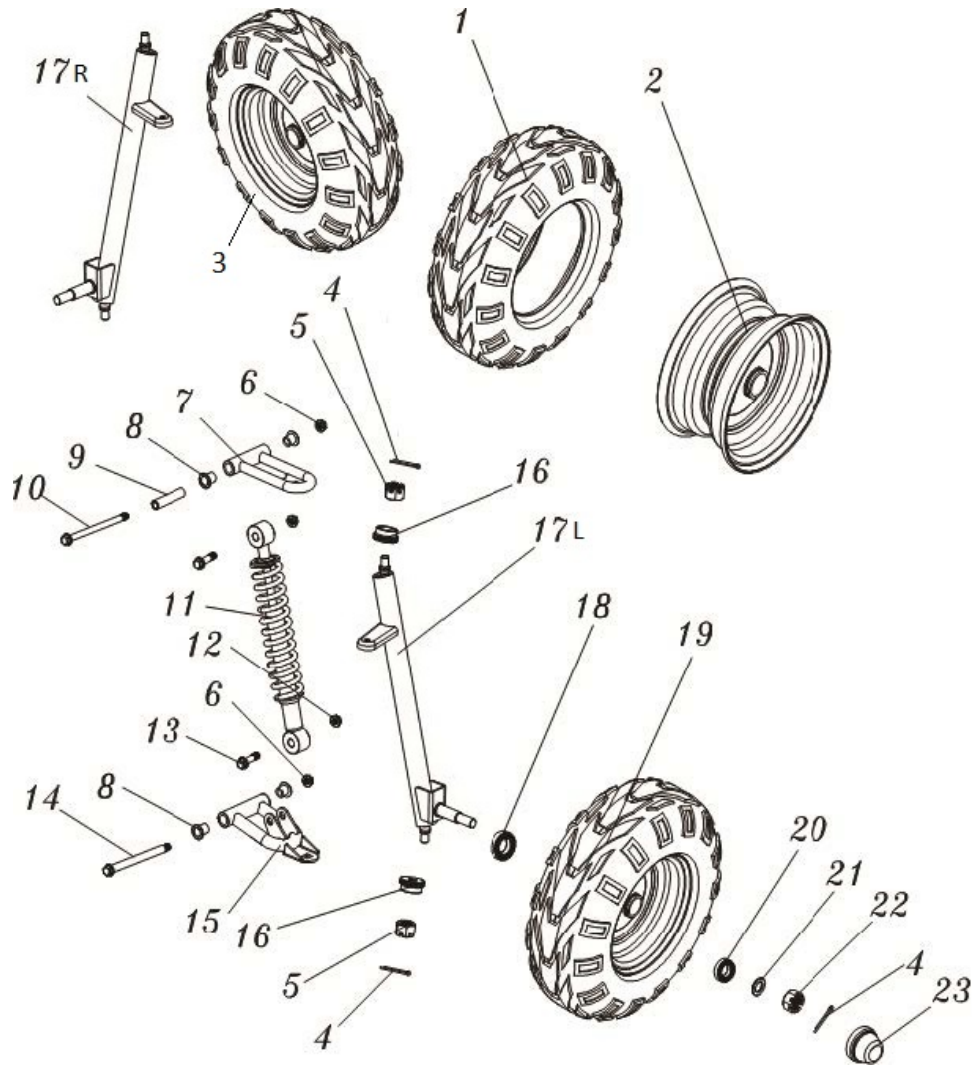

FRONT SUSPENSION

REF #	PART NUMBER	DESCRIPTION	COUNT
1	6.000.311	TIRE 16X6-8	2
2	6.000.310-BK	8" FRONT RIM (BLACK)	2
3	6.000.321	RIGHT FRONT TIRE/WHEEL ASSEMBLY	1
4	9.500.200	COTTER PIN	6
5	9.800.010	CASTLE NUT M10	4
6	9.220.008	LOCKING FLANGE NUT, M8	4
7	4.000.047	UPPER SUSPENSION ARM	2
8	7.010.003	UPPER SUSPENSION ARM BUSHING	8
9	8.010.104	UPPER SUSPENSION ARM COLLAR	2
10	9.108.095	FLANGE BOLT M8X1.25X95	2
11	6.100.325	FRONT SHOCK	2
12	9.220.010	LOCKING FLANGE NUT, M10	4
13	9.110.040	FLANGE BOLT M10X40	4
14	9.708.145	FLANGE BOLT M8X1.25X145	2
15	4.000.041	LOWER SUSPENSION ARM ASSY	2
16	7.020.061	BALL HEAD DUST SEAL	2
17L	2.000.057-80	SPINDLE (L)	1
17R	2.000.055-80	SPINDLE (R)	1
18	9.030.010	BEARING 6202	2
19	6.000.309	LEFT FRONT TIRE/WHEEL ASSEMBLY	1
20	9.030.009	BEARING 6201	2
21	9.300.012	WASHER	2
22	9.800.012	Castle Nut M12	2
23	7.020.039	HUB COVER FRONT	2